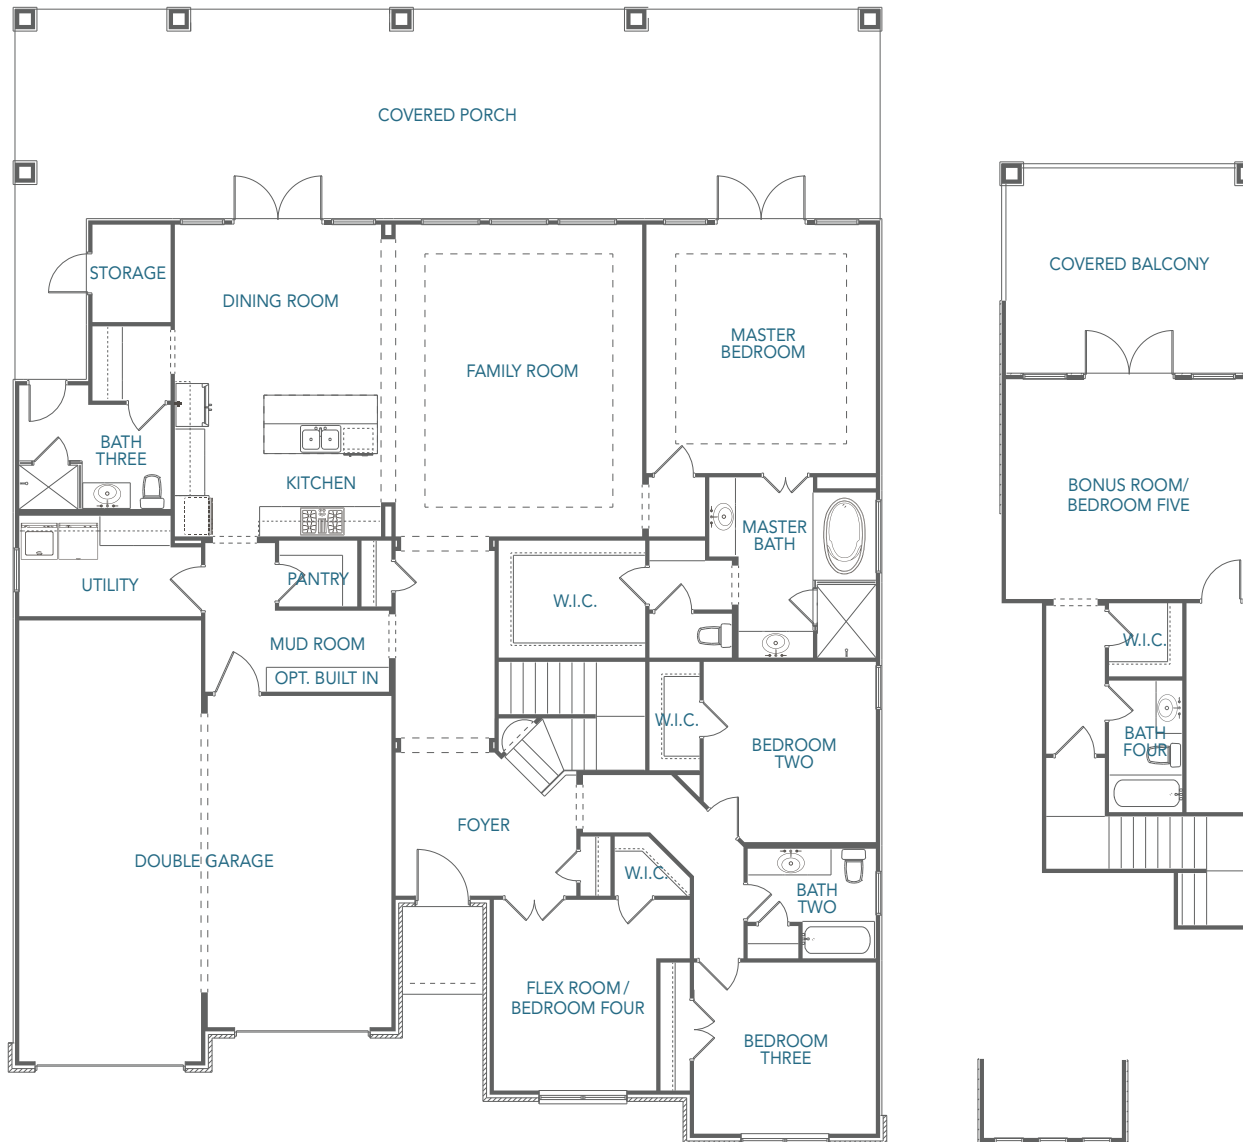

**SIERRACLASSIC.COM**

This brochure is for illustration purposes only. All dimensions are approximate, designs are subject to field variations, and windows and floor plans can vary with elevations. Floor plan and rendering may show optional features. Please consult your sales associate for details.

# The Brady

3,057 Square Feet

5 BEDROOMS  
4 BATHS  
REAR COVERED PORCH  
2 CAR GARAGE

**SIERRACLASSIC.COM**