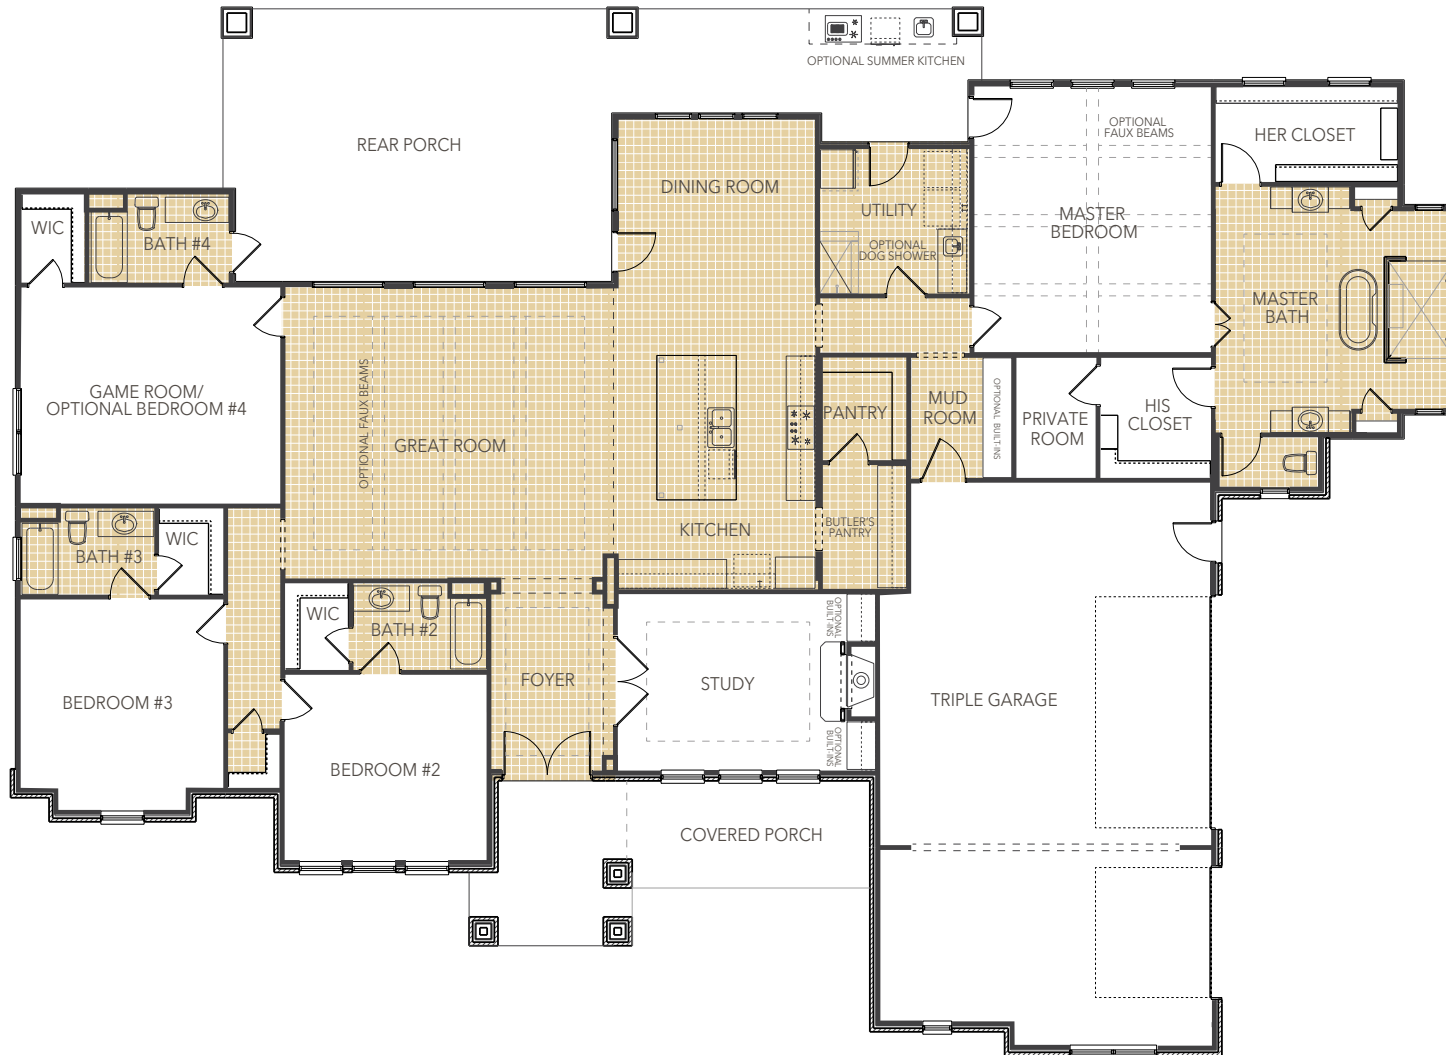

SIERRA CLASSIC
CUSTOM HOMES

THE GEORGETOWN

3572 Square Feet

- 4 BEDROOMS
- 4 BATHROOMS
- 3 CAR GARAGE
- GAME ROOM &
COVERED
REAR PORCH

SIERRACLASSIC.COM