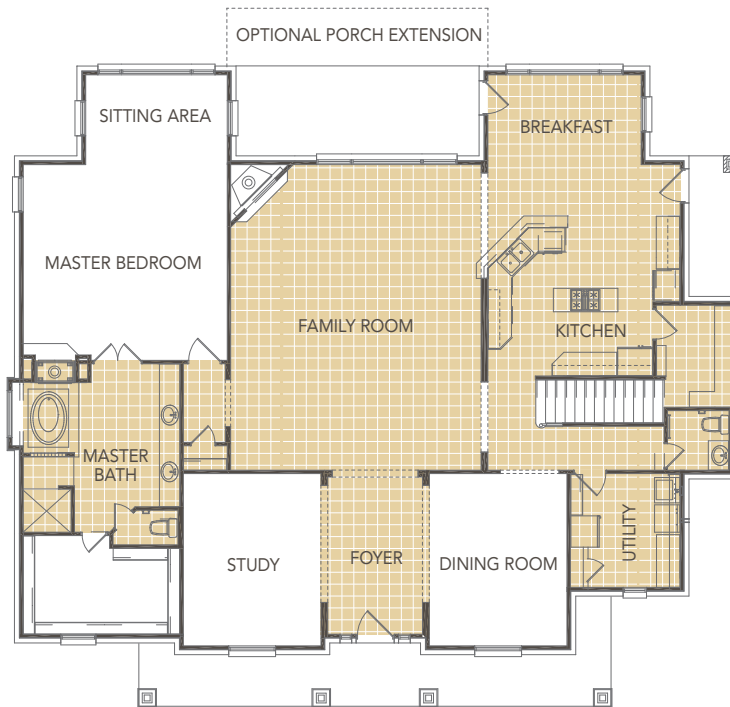

SIERRA CLASSIC
CUSTOM HOMES

THE WIMBERLY

4272 Square Feet

4 BEDROOMS

3.5 BATHS

FRONT COVERED PORCH

REAR COVERED PORCH

SECOND FLOOR BALCONY

DETACHED 3 CAR GARAGE

FIRST FLOOR

SECOND FLOOR

SIERRACLASSIC.COM

This brochure is for illustration purposes only. All dimensions are approximate, designs are subject to field variations, and windows and floor plans can vary with elevations. Floor plan and rendering may show optional features. Please consult your sales associate for details.