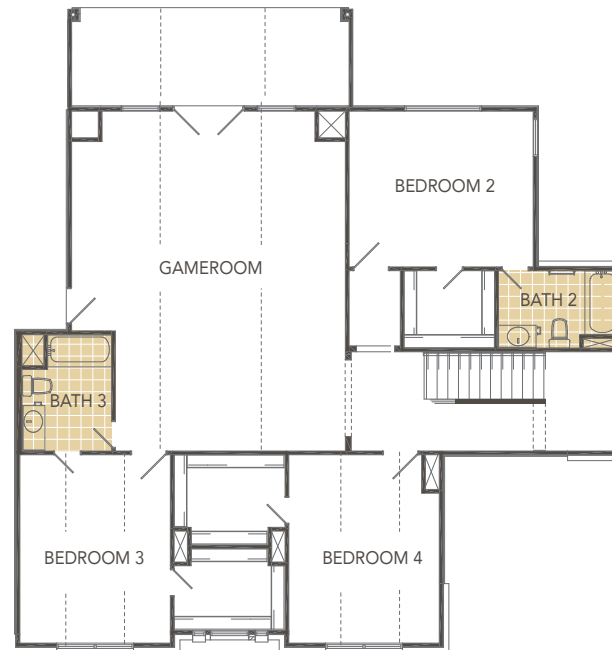

SIERRA CLASSIC
CUSTOM HOMES

THE WIMBERLY

4272 Square Feet

4 BEDROOMS

3.5 BATHS

FRONT COVERED PORCH

REAR COVERED PORCH

SECOND FLOOR BALCONY

DETACHED 3 CAR GARAGE

FIRST FLOOR

SECOND FLOOR

SIERRACLASSIC.COM

This brochure is for illustration purposes only. All dimensions are approximate, designs are subject to field variations, and windows and floor plans can vary with elevations. Floor plan and rendering may show optional features. Please consult your sales associate for details.