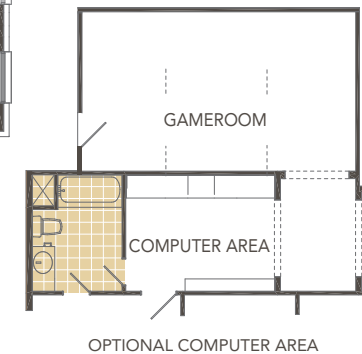

SIERRA CLASSIC
CUSTOM HOMES

THE WIMBERLY

4272 Square Feet

4 BEDROOMS

3.5 BATHS

FRONT COVERED PORCH

REAR COVERED PORCH

SECOND FLOOR BALCONY

DETACHED 3 CAR GARAGE

FIRST FLOOR

SECOND FLOOR

SIERRACLASSIC.COM

This brochure is for illustration purposes only. All dimensions are approximate, designs are subject to field variations, and windows and floor plans can vary with elevations. Floor plan and rendering may show optional features. Please consult your sales associate for details.