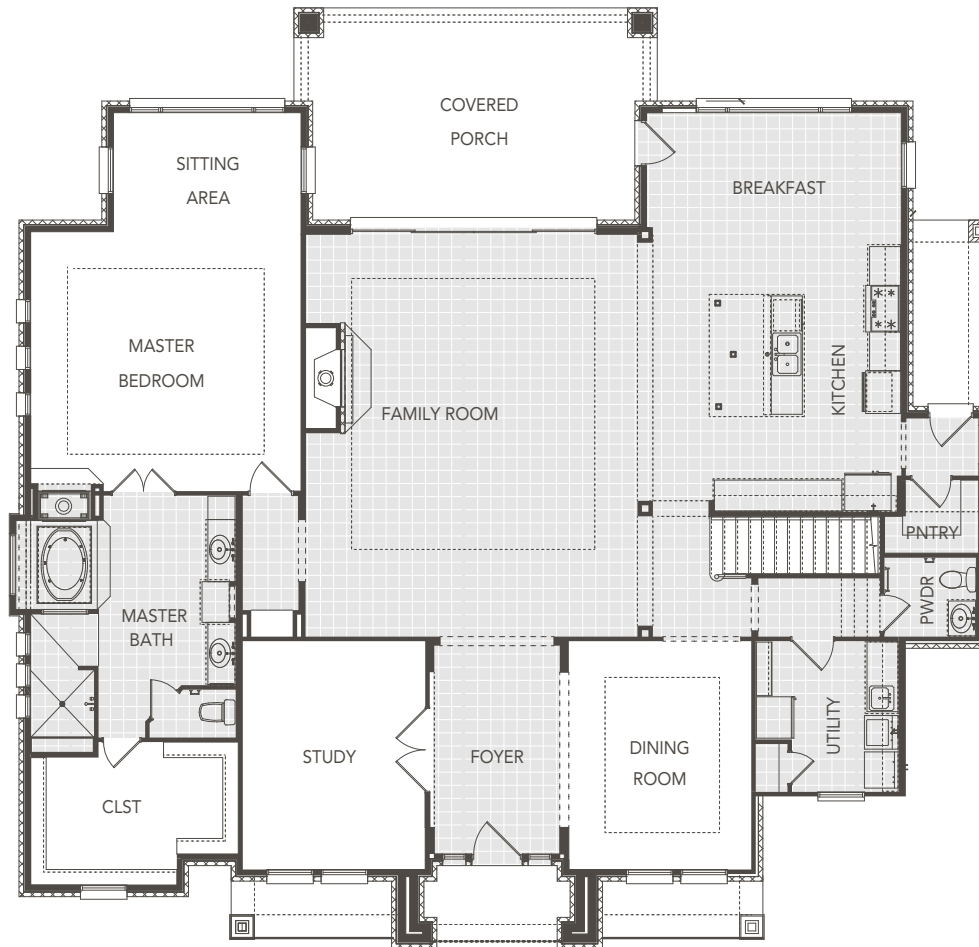

**SIERRA CLASSIC**  
CUSTOM HOMES

**THE VICTORIA**

**FIRST FLOOR**

**SECOND FLOOR**

4397 Square Feet

4 BEDROOMS

4.5 BATHS

FRONT COVERED PORCH

REAR COVERED PORCH

DETACHED 3 CAR GARAGE