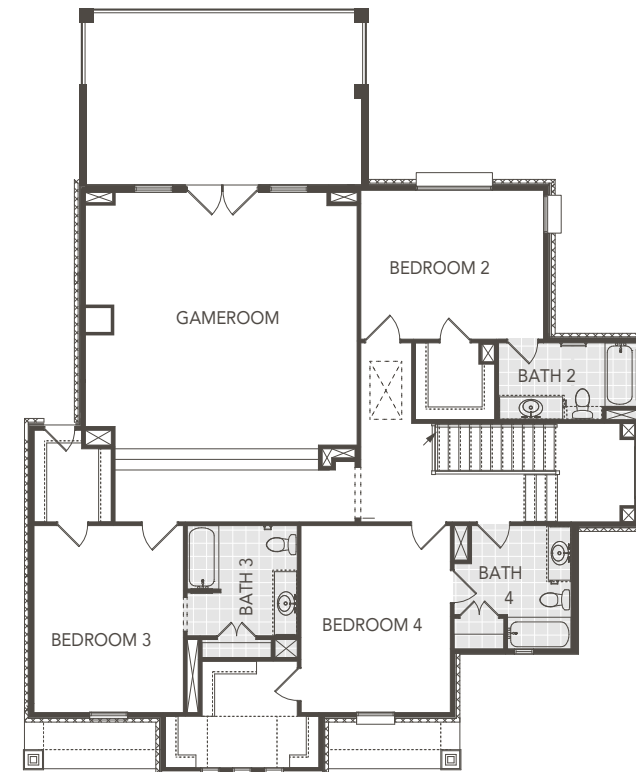

**SIERRA CLASSIC**  
CUSTOM HOMES

**THE VICTORIA**

**FIRST FLOOR**

**SECOND FLOOR**

4397 Square Feet

4 BEDROOMS

4.5 BATHS

FRONT COVERED PORCH

REAR COVERED PORCH

DETACHED 3 CAR GARAGE