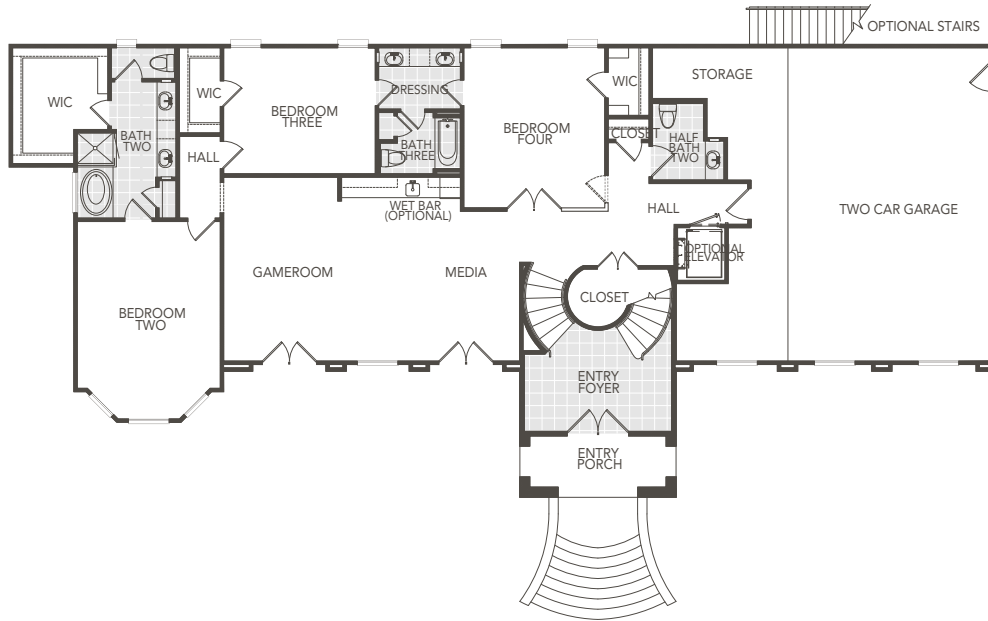

SIERRA CLASSIC
CUSTOM HOMES

THE SPICEWOOD

SIERRA CLASSIC CUSTOM HOMES

THE SPICEWOOD

FIRST FLOOR

4432 Square Feet

- 4 BEDROOMS
- 3 FULL AND 2 HALF BATHS
- COVERED PORCH
- BALCONY
- 2 CAR GARAGE

SECOND FLOOR

SIERRACLASSIC.COM

This brochure is for illustration purposes only. All dimensions are approximate, designs are subject to field variations, and windows and floor plans can vary with elevations. Floor plan and rendering may show optional features. Please consult your sales associate for details.