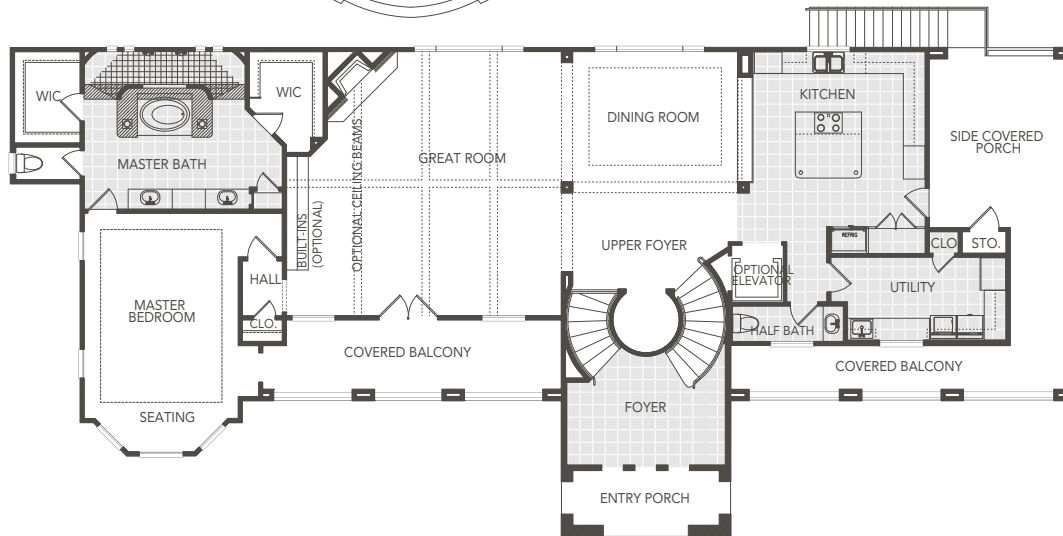

SIERRA CLASSIC
CUSTOM HOMES

THE SPICEWOOD

SIERRA CLASSIC CUSTOM HOMES

THE SPICEWOOD

FIRST FLOOR

4432 Square Feet

- 4 BEDROOMS
- 3 FULL AND 2 HALF BATHS
- COVERED PORCH
- BALCONY
- 2 CAR GARAGE

SECOND FLOOR

SIERRACLASSIC.COM

This brochure is for illustration purposes only. All dimensions are approximate, designs are subject to field variations, and windows and floor plans can vary with elevations. Floor plan and rendering may show optional features. Please consult your sales associate for details.