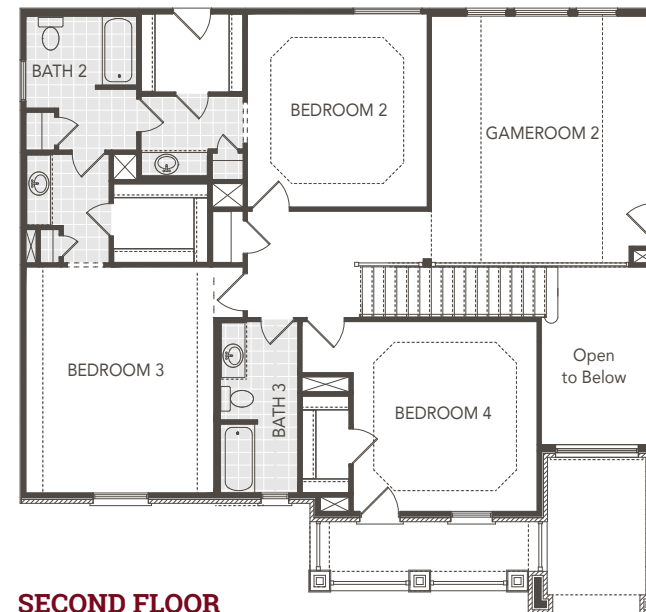

SIERRA CLASSIC
CUSTOM HOMES

THE RICHMOND

SIERRA CLASSIC CUSTOM HOMES

THE RICHMOND

5074 Square Feet

4 BEDROOMS
3.5 BATHS & POOL BATH
3 CAR DETACHED GARAGE

FIRST FLOOR

SECOND FLOOR

SIERRACLASSIC.COM

This brochure is for illustration purposes only. All dimensions are approximate, designs are subject to field variations, and windows and floor plans can vary with elevations. Floor plan and rendering may show optional features. Please consult your sales associate for details.