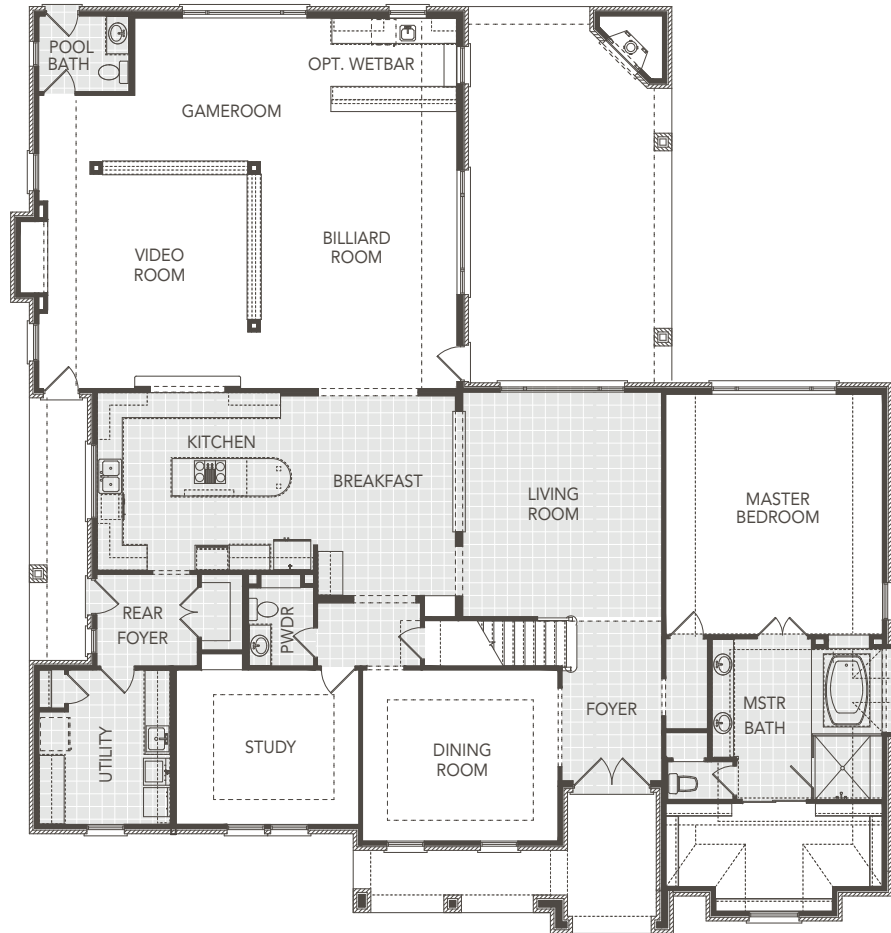

SIERRA CLASSIC
CUSTOM HOMES

THE RICHMOND

SIERRA CLASSIC CUSTOM HOMES

THE RICHMOND

5074 Square Feet

4 BEDROOMS
3.5 BATHS & POOL BATH
3 CAR DETACHED GARAGE

FIRST FLOOR

SECOND FLOOR

SIERRACLASSIC.COM

This brochure is for illustration purposes only. All dimensions are approximate, designs are subject to field variations, and windows and floor plans can vary with elevations. Floor plan and rendering may show optional features. Please consult your sales associate for details.