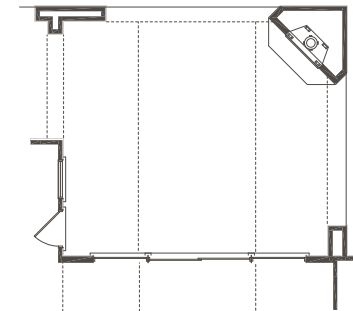

## THE PRESIDIO

2907 Square Feet

3 BEDROOMS  
2.5 BATHS  
FRONT COVERED PORCH  
REAR COVERED PORCH  
2 CAR GARAGE

OPTIONAL REAR PATIO DOOR UNIT  
AND OPTIONAL OUTDOOR FIREPLACE

OPTIONAL DINING ROOM

[SIERRACLASSIC.COM](http://SIERRACLASSIC.COM)