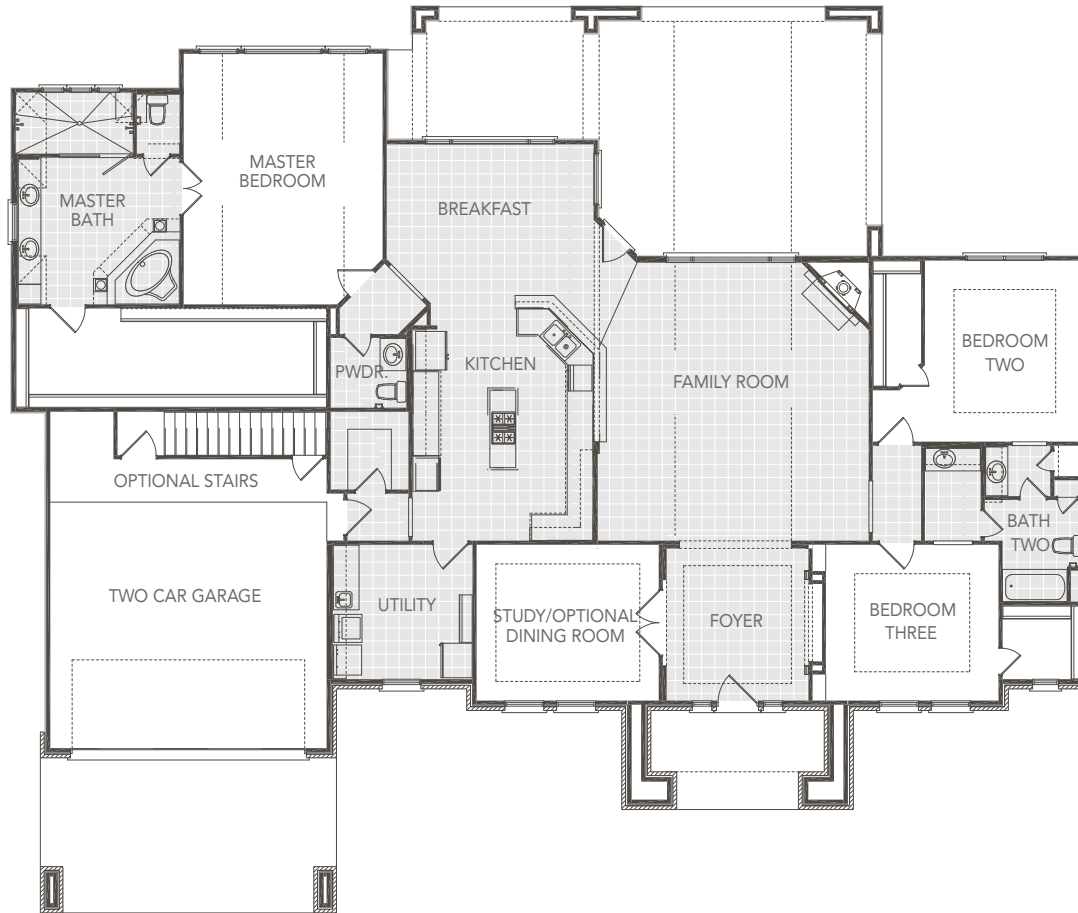

## THE PRESIDIO

2907 Square Feet

3 BEDROOMS  
2.5 BATHS  
FRONT COVERED PORCH  
REAR COVERED PORCH  
2 CAR GARAGE

OPTIONAL REAR PATIO DOOR UNIT  
AND OPTIONAL OUTDOOR FIREPLACE

OPTIONAL DINING ROOM

[SIERRACLASSIC.COM](http://SIERRACLASSIC.COM)