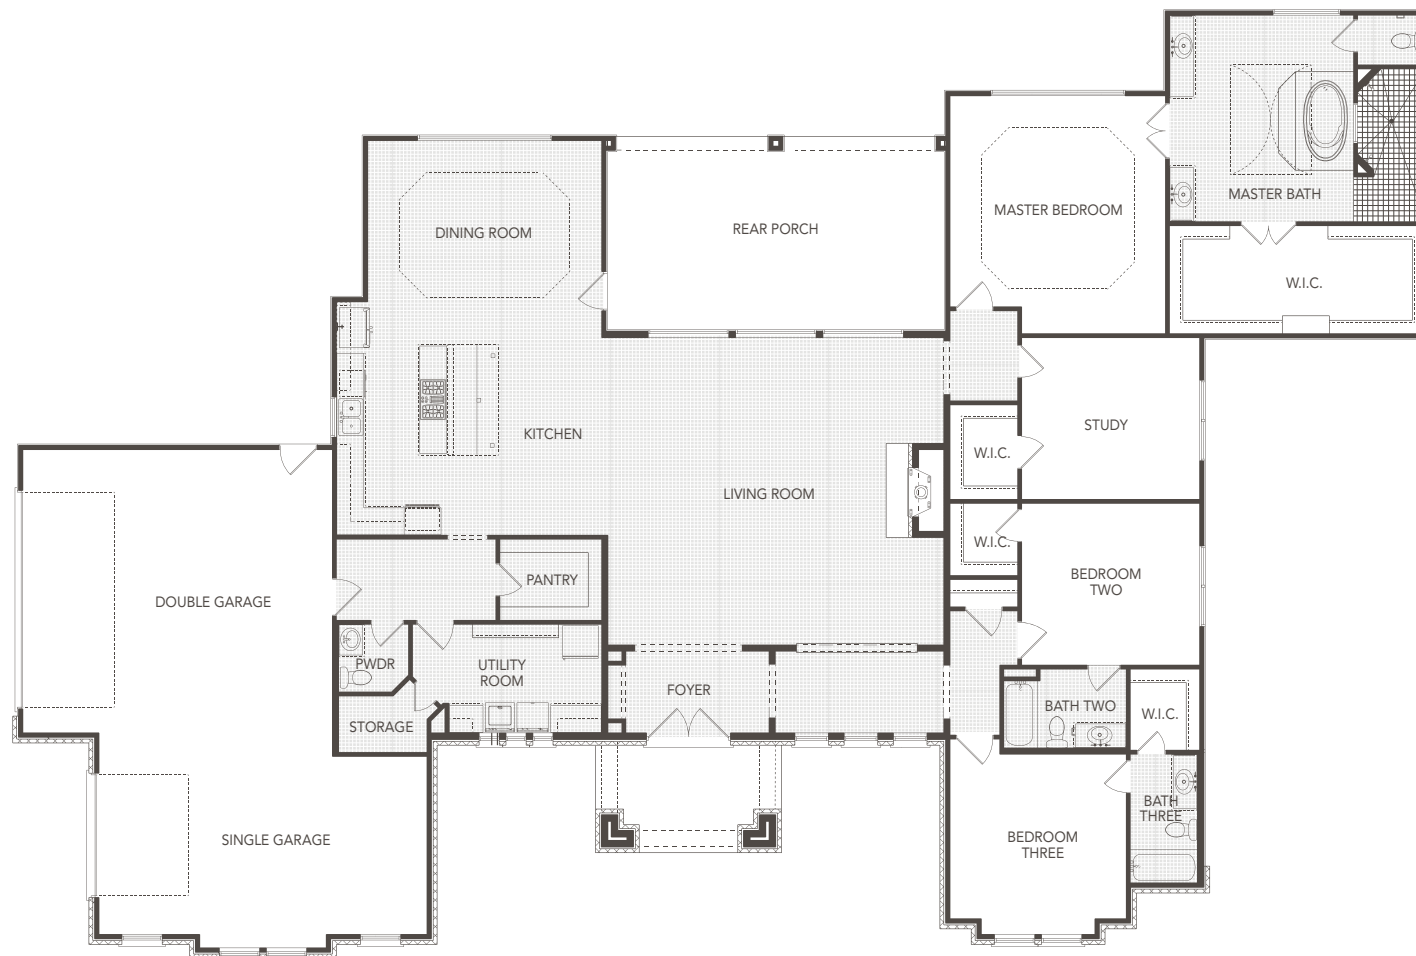

SIERRA CLASSIC
CUSTOM HOMES

THE PATTISON

SIERRA CLASSIC CUSTOM HOMES

THE PATTISON

3305 Square Feet

4 BEDROOMS
3.5 BATHS
FRONT COVERED PORCH
REAR COVERED PORCH
3 CAR GARAGE

SIERRACLASSIC.COM

This brochure is for illustration purposes only. All dimensions are approximate, designs are subject to field variations, and windows and floor plans can vary with elevations. Floor plan and rendering may show optional features. Please consult your sales associate for details.