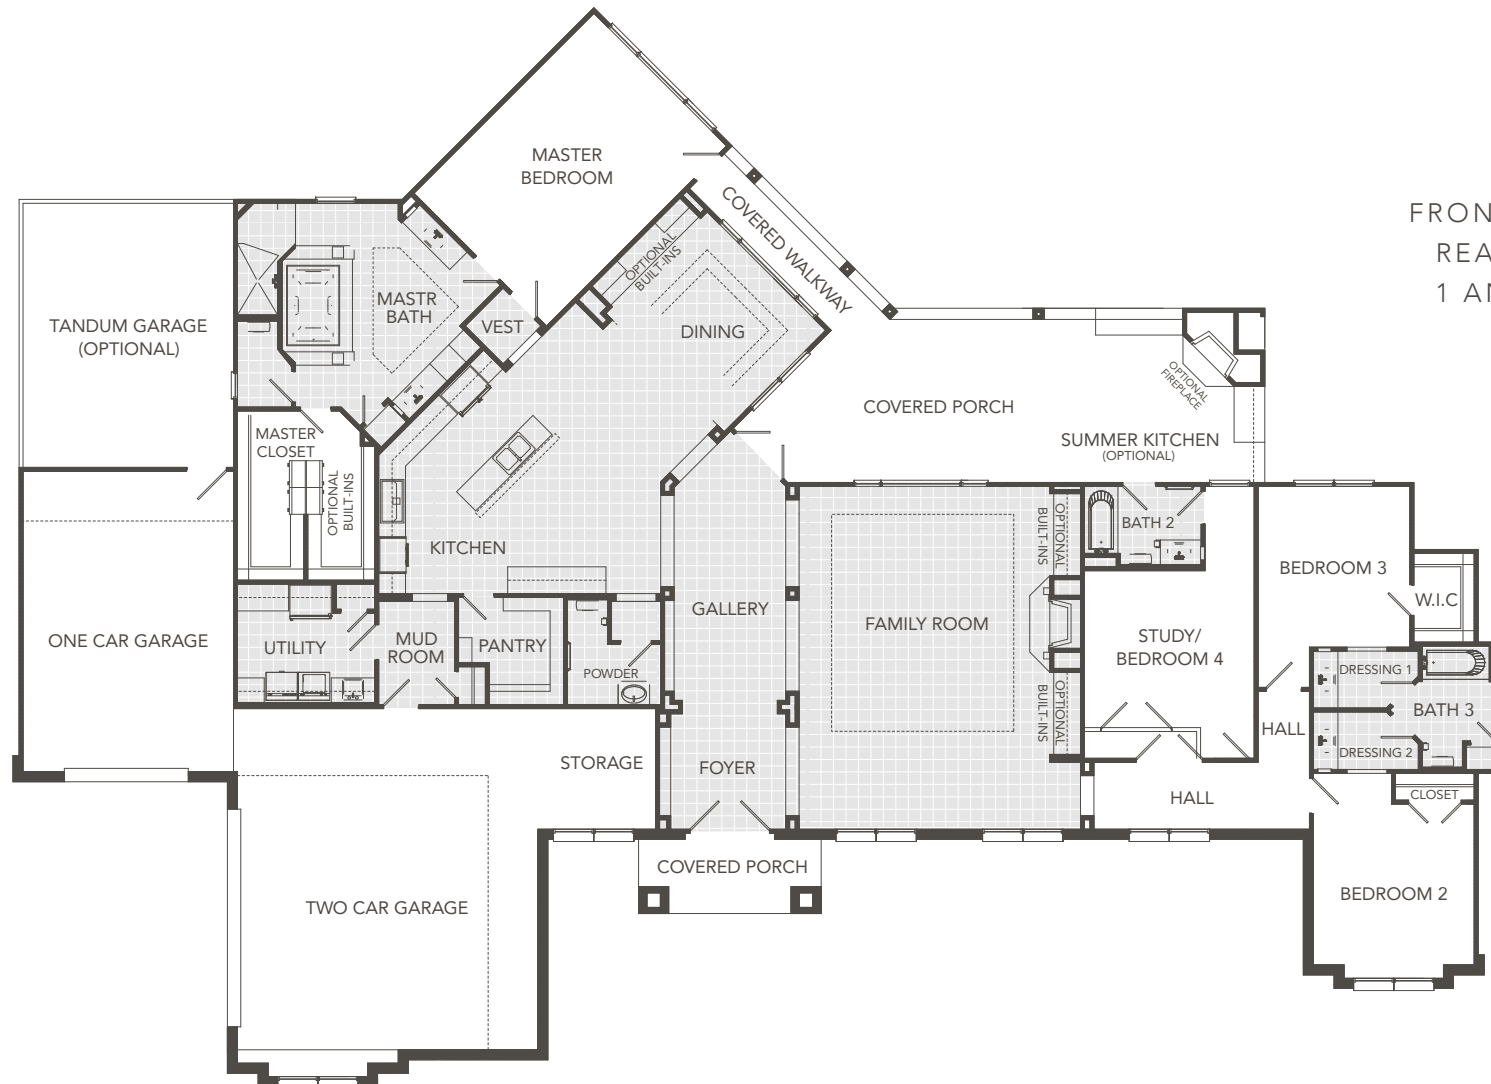

**SIERRA CLASSIC**  
CUSTOM HOMES

**THE PALACIOS**

3339 Square Feet

4 BEDROOMS

3.5 BATHS

FRONT COVERED PORCH

REAR COVERED PORCH

1 AND 2 CAR GARAGES

**SIERRACLASSIC.COM**

This brochure is for illustration purposes only. All dimensions are approximate, designs are subject to field variations, and windows and floor plans can vary with elevations. Floor plan and rendering may show optional features. Please consult your sales associate for details.