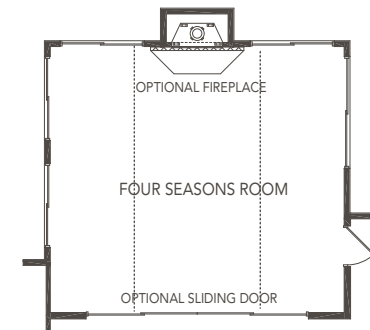

## THE MILANO

3401 Square Feet

3 BEDROOMS  
3.5 BATHS  
COVERED PATIO  
3 CAR GARAGES

OPTIONAL FOUR SEASONS ROOM

[SIERRACLASSIC.COM](http://SIERRACLASSIC.COM)

This brochure is for illustration purposes only. All dimensions are approximate, designs are subject to field variations, and windows and floor plans can vary with elevations. Floor plan and rendering may show optional features. Please consult your sales associate for details.