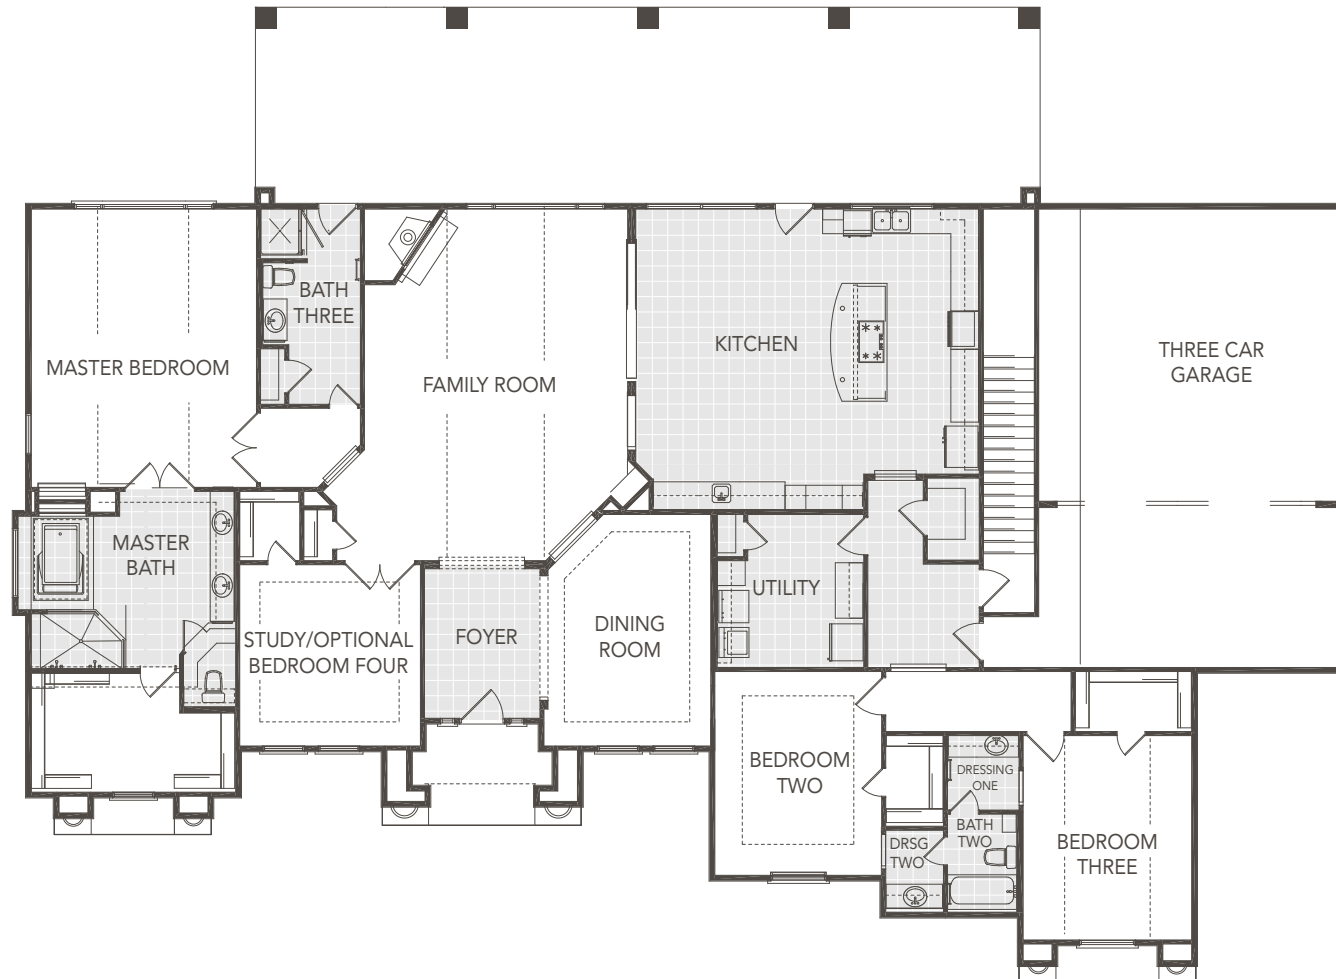

SIERRA CLASSIC
CUSTOM HOMES

THE MEDINA

3247 Square Feet

3 BEDROOMS
3 BATHS
FRONT COVERED PORCH
REAR COVERED PORCH
3 CAR GARAGE

SIERRACLASSIC.COM