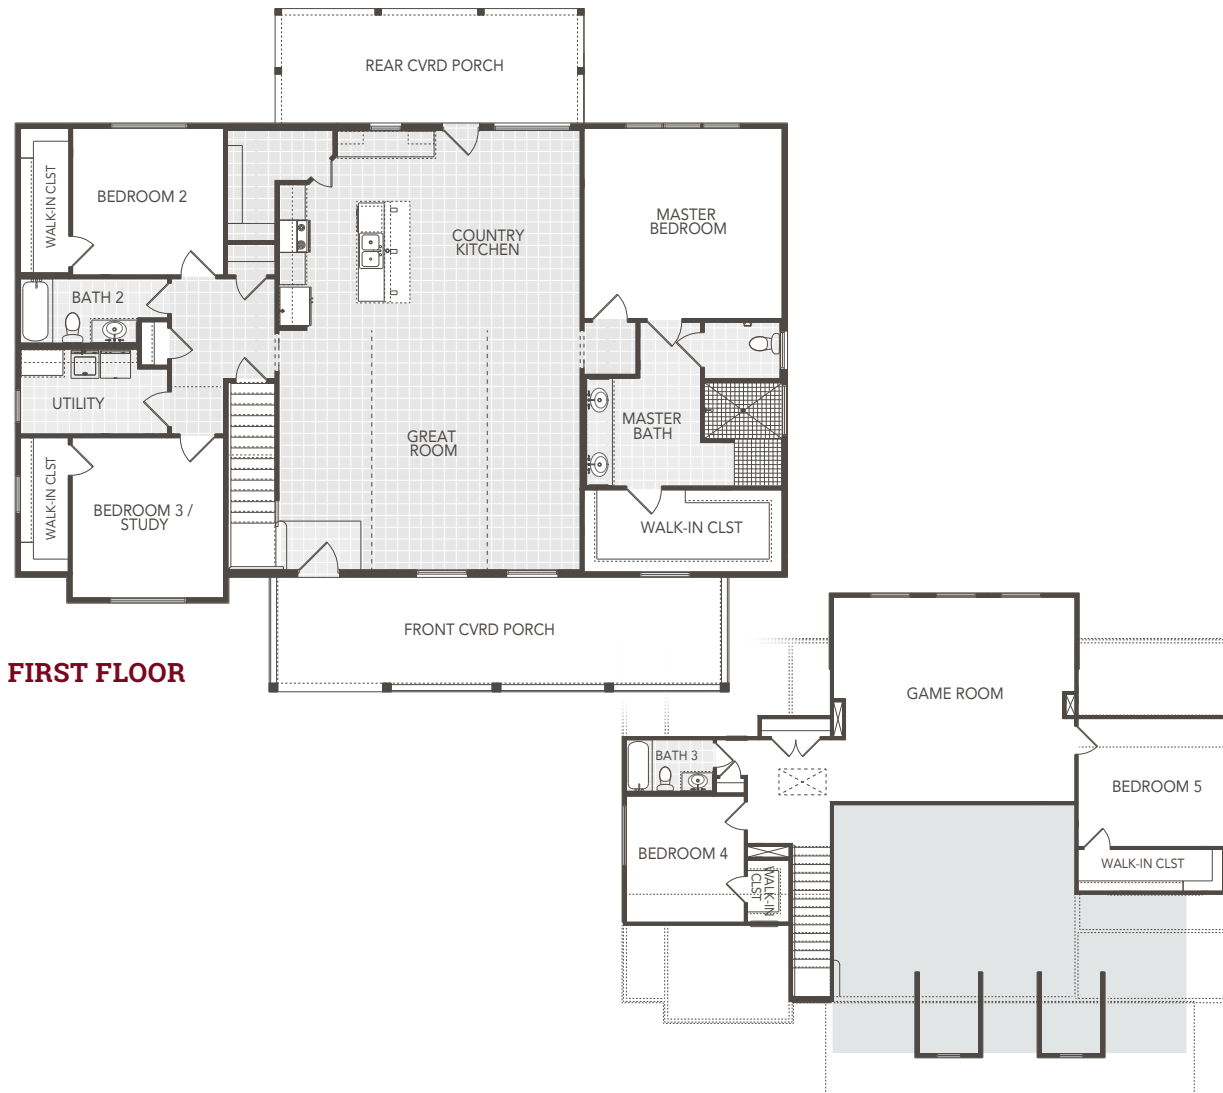

SIERRA CLASSIC
CUSTOM HOMES

THE LONE STAR

SIERRA CLASSIC CUSTOM HOMES

THE LONE STAR

3231 Square Feet

5 BEDROOMS

3 BATHS

FRONT COVERED PORCH

REAR COVERED PORCH

SIERRACLASSIC.COM

This brochure is for illustration purposes only. All dimensions are approximate, designs are subject to field variations, and windows and floor plans can vary with elevations. Floor plan and rendering may show optional features. Please consult your sales associate for details.