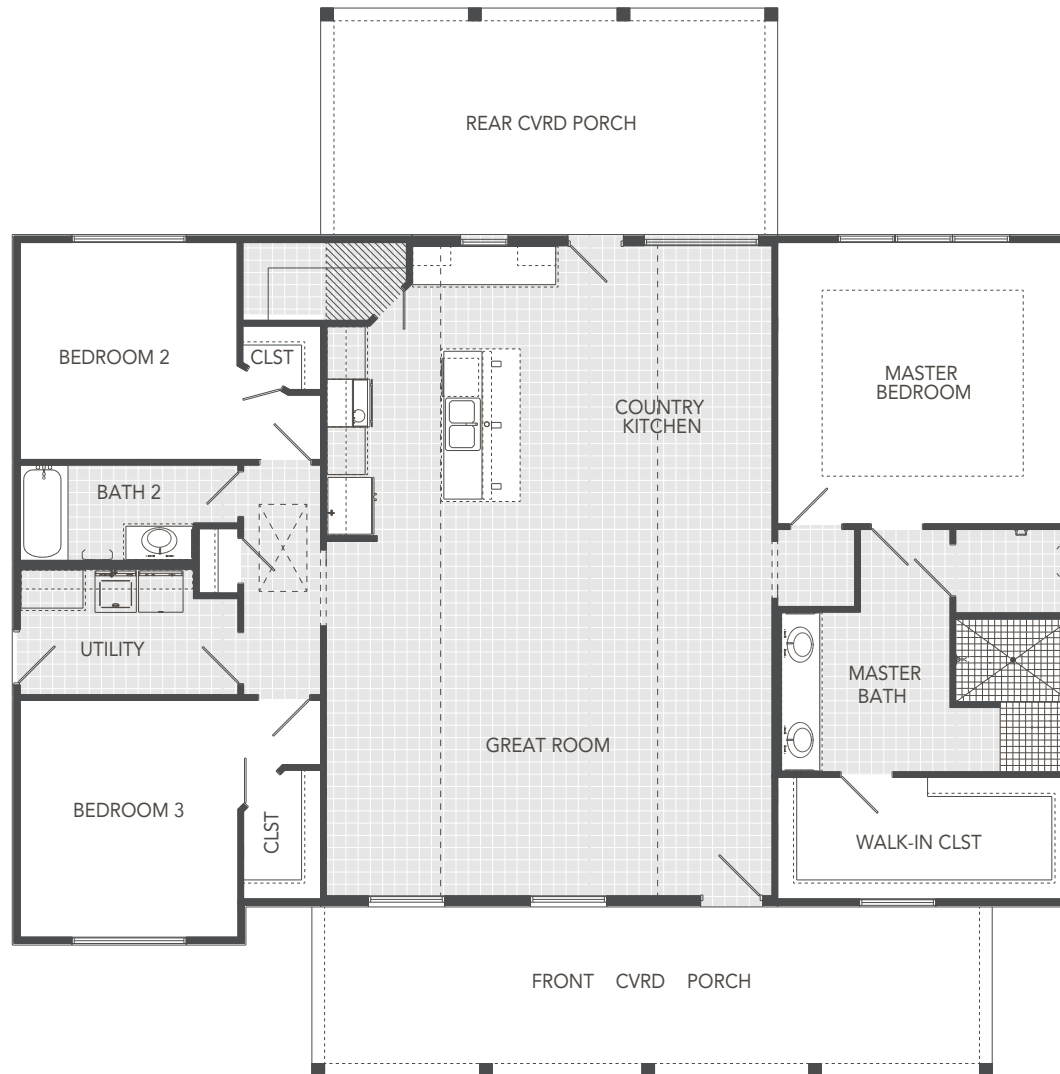

**SIERRA CLASSIC**  
CUSTOM HOMES

**THE GUADALUPE**

**ELEVATION A**

**ELEVATION B**

1973 Square Feet

3 BEDROOMS  
2 BATHS  
FRONT COVERED PORCH  
REAR COVERED PORCH

**SIERRACLASSIC.COM**

This brochure is for illustration purposes only. All dimensions are approximate, designs are subject to field variations, and windows and floor plans can vary with elevations. Floor plan and rendering may show optional features. Please consult your sales associate for details.