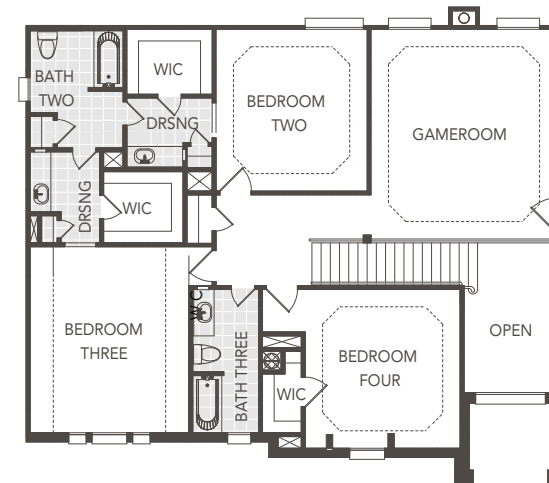

SIERRA CLASSIC
CUSTOM HOMES

THE FULSHEAR

SIERRA CLASSIC CUSTOM HOMES

THE FULSHEAR

4997 Square Feet

4 BEDROOMS
3 1/2 BATHS & POOL BATH
COVERED PORCH
3 CAR GARAGE

FIRST FLOOR

SECOND FLOOR

SIERRACLASSIC.COM

This brochure is for illustration purposes only. All dimensions are approximate, designs are subject to field variations, and windows and floor plans can vary with elevations. Floor plan and rendering may show optional features. Please consult your sales associate for details.