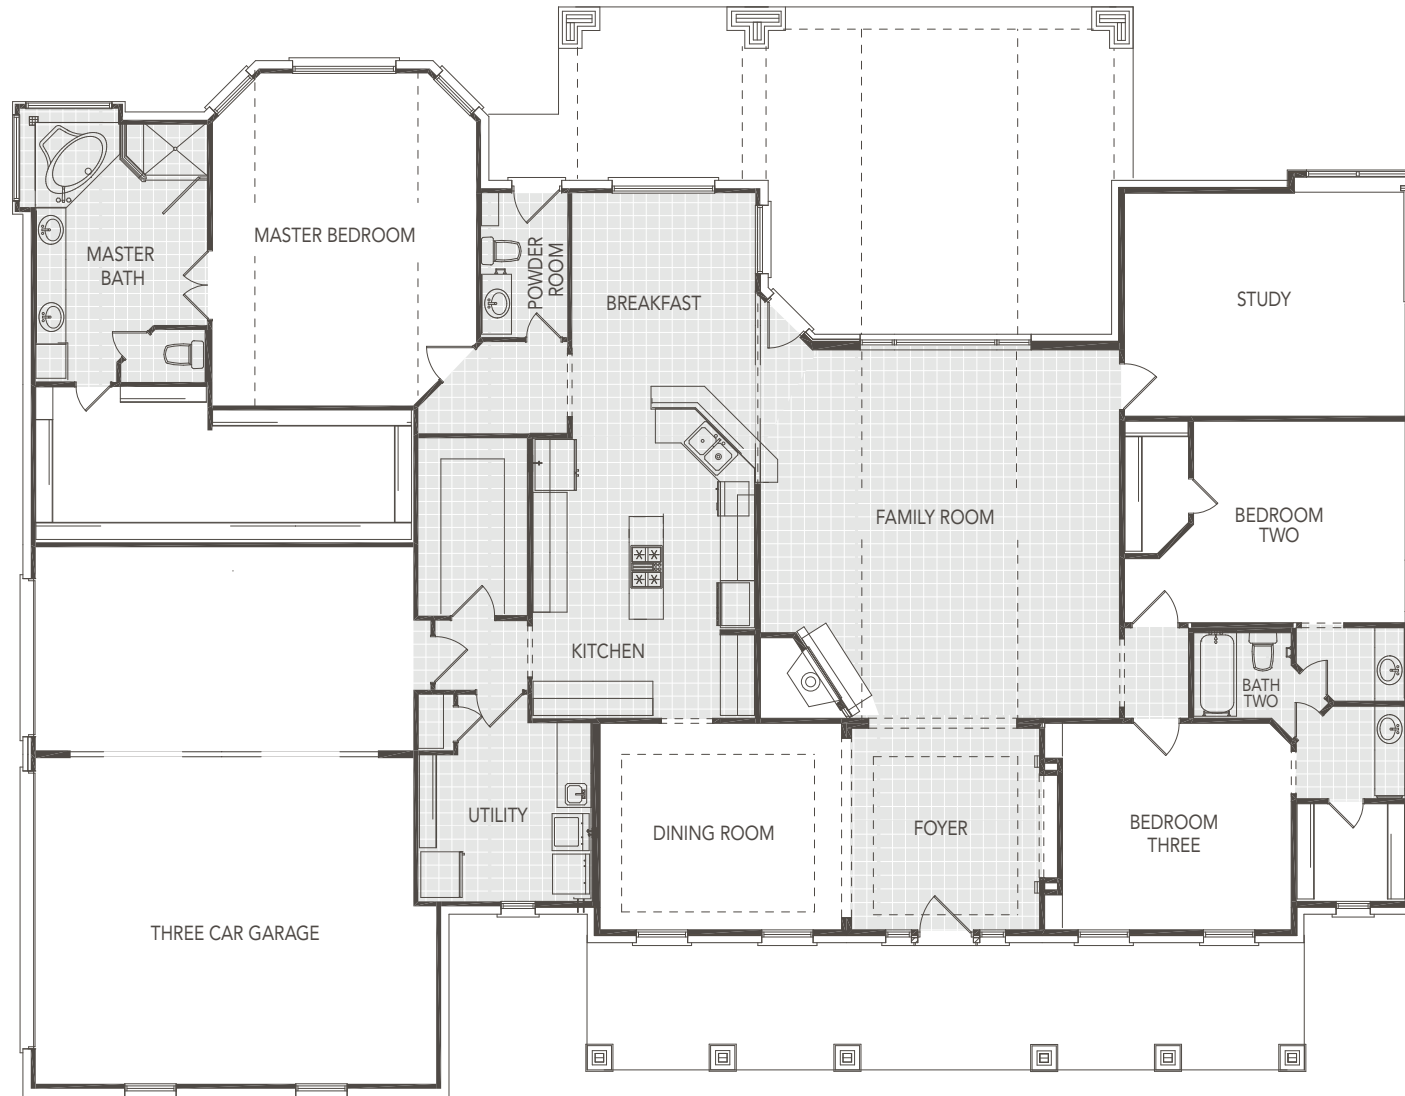

## THE FREDERICKSBURG

3049 Square Feet

3 BEDROOMS

2.5 BATHS

FRONT COVERED PORCH

REAR COVERED PORCH

3 CAR GARAGE

[SIERRACLASSIC.COM](http://SIERRACLASSIC.COM)

This brochure is for illustration purposes only. All dimensions are approximate, designs are subject to field variations, and windows and floor plans can vary with elevations. Floor plan and rendering may show optional features. Please consult your sales associate for details.