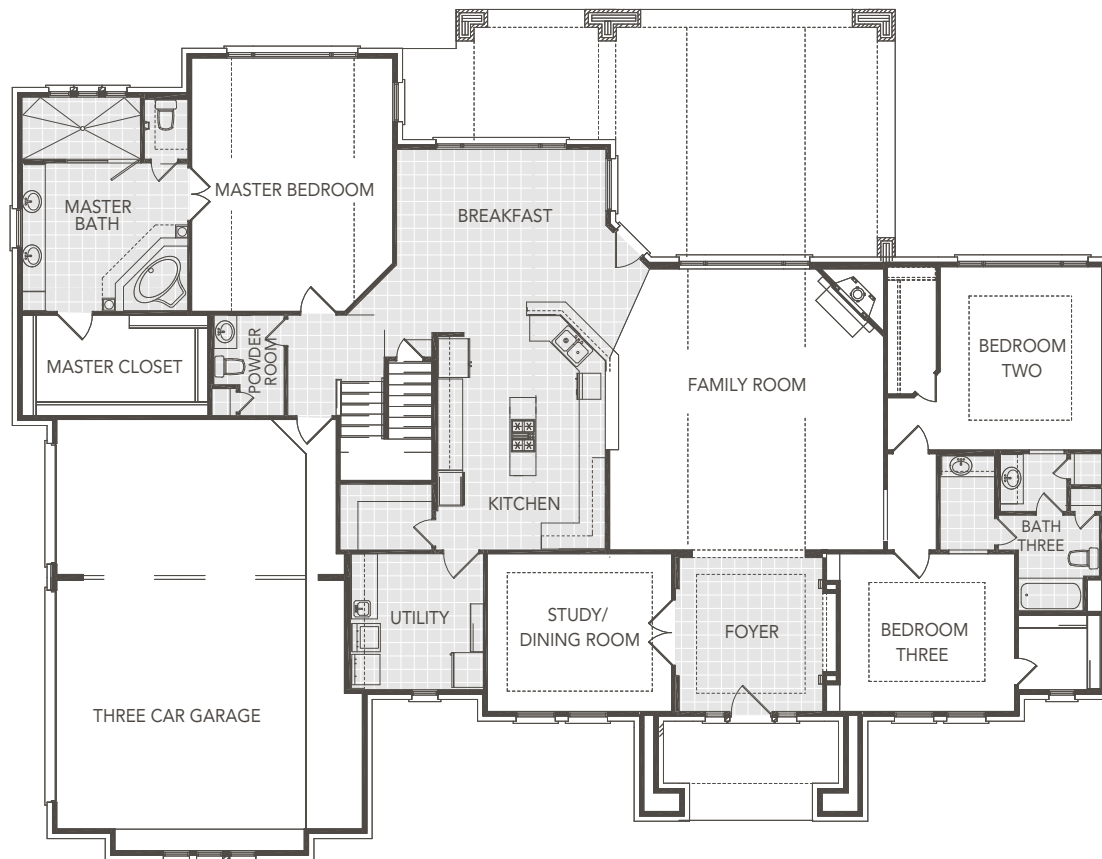

SIERRA CLASSIC
CUSTOM HOMES

THE DOMINION

3295 Square Feet

FIRST FLOOR

- 4 BEDROOMS
- 3 BATHS
- REAR COVERED PORCH
- FRONT COVERED PORCH
- SECOND FLOOR BALCONY
- 3 CAR GARAGE

SECOND FLOOR