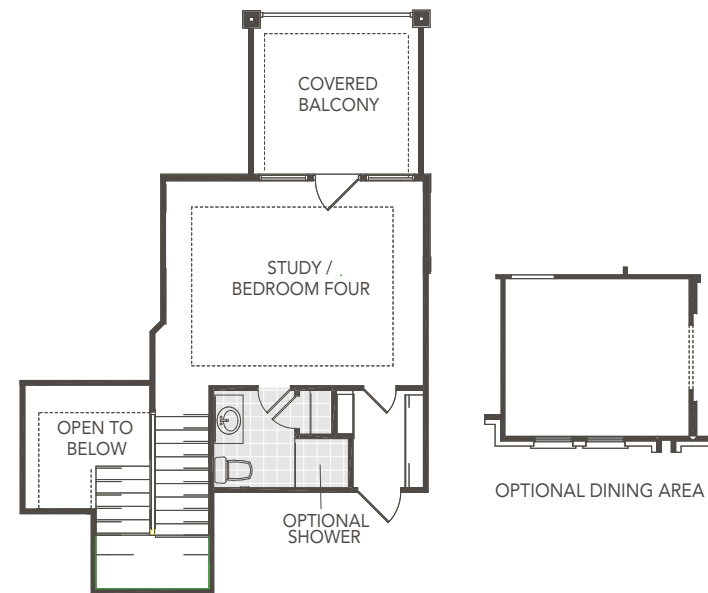

SIERRA CLASSIC
CUSTOM HOMES

THE DOMINION

3295 Square Feet

FIRST FLOOR

- 4 BEDROOMS
- 3 BATHS
- REAR COVERED PORCH
- FRONT COVERED PORCH
- SECOND FLOOR BALCONY
- 3 CAR GARAGE

SECOND FLOOR