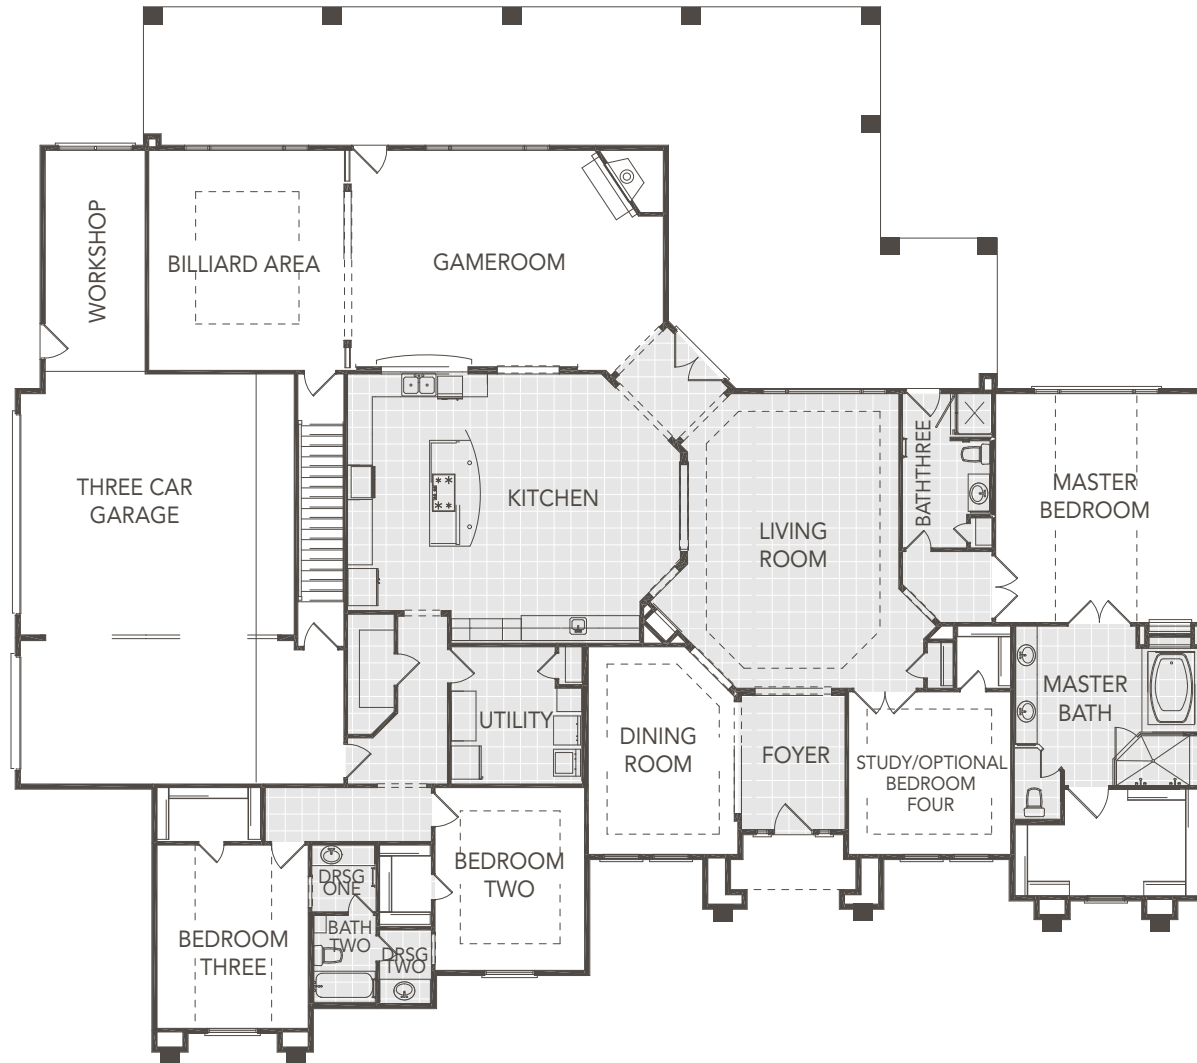

SIERRA CLASSIC
CUSTOM HOMES

THE DEL RIO

3954 Square Feet

- 3 BEDROOMS
- 3 BATHS
- FRONT COVERED PORCH
- REAR COVERED PORCH
- 3 CAR GARAGES

OPTIONAL FIREPLACE
AT MASTER BATH

SIERRACLASSIC.COM

This brochure is for illustration purposes only. All dimensions are approximate, designs are subject to field variations, and windows and floor plans can vary with elevations. Floor plan and rendering may show optional features. Please consult your sales associate for details.