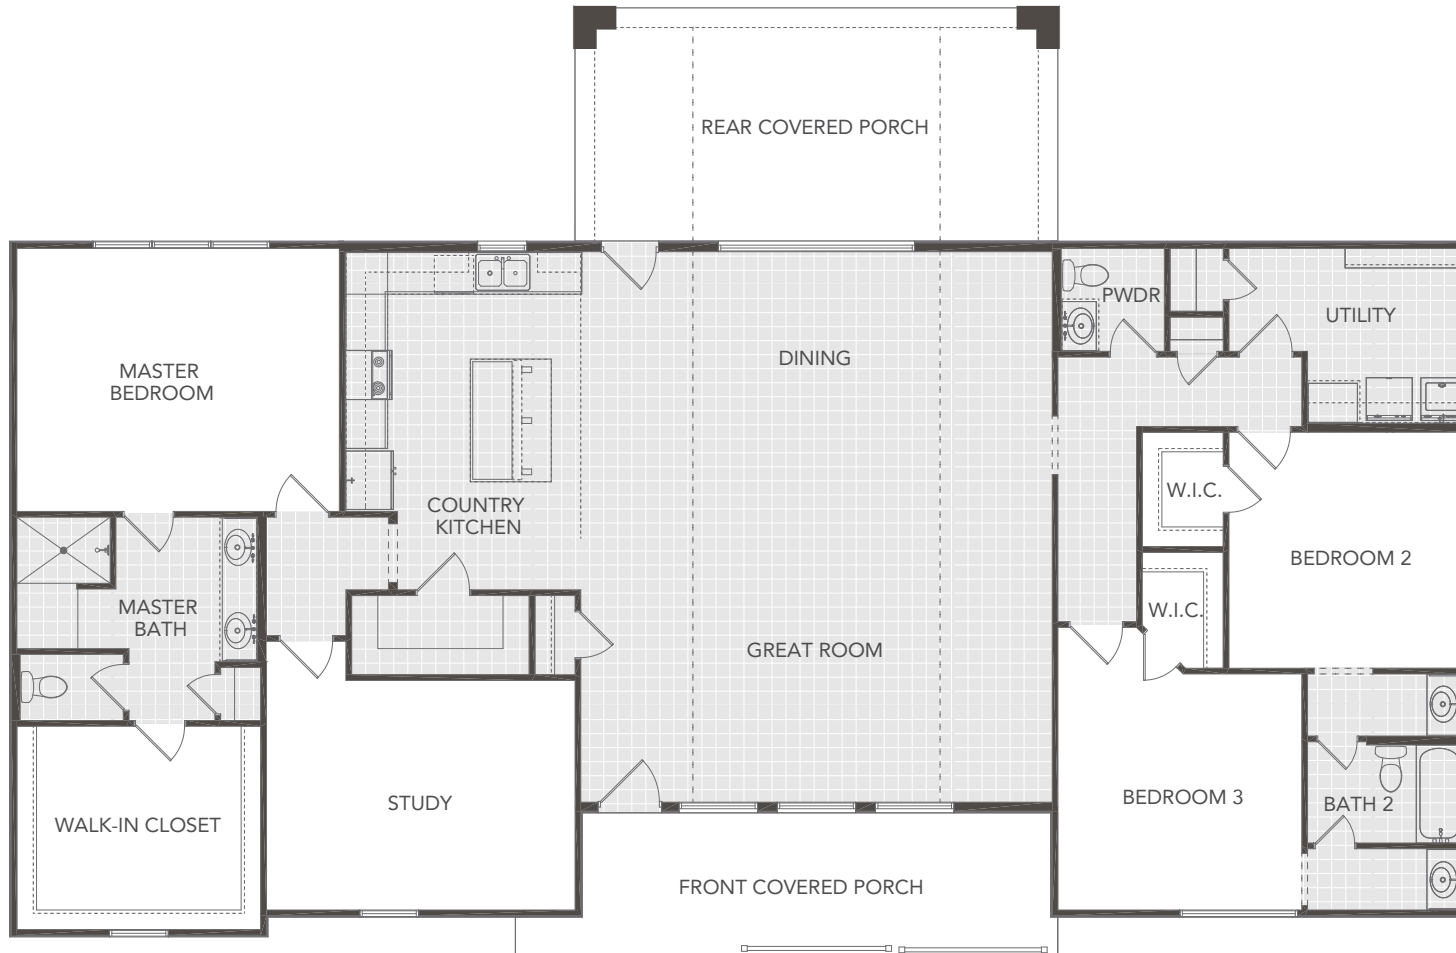

**SIERRA CLASSIC**  
CUSTOM HOMES

**THE COTTONWOOD**

**ELEVATION A**

**ELEVATION B**

2437 Square Feet

3 BEDROOMS

2.5 BATHS

1 STUDY

FRONT COVERED PORCH

REAR COVERED PORCH

**SIERRACLASSIC.COM**

This brochure is for illustration purposes only. All dimensions are approximate, designs are subject to field variations, and windows and floor plans can vary with elevations. Floor plan and rendering may show optional features. Please consult your sales associate for details.