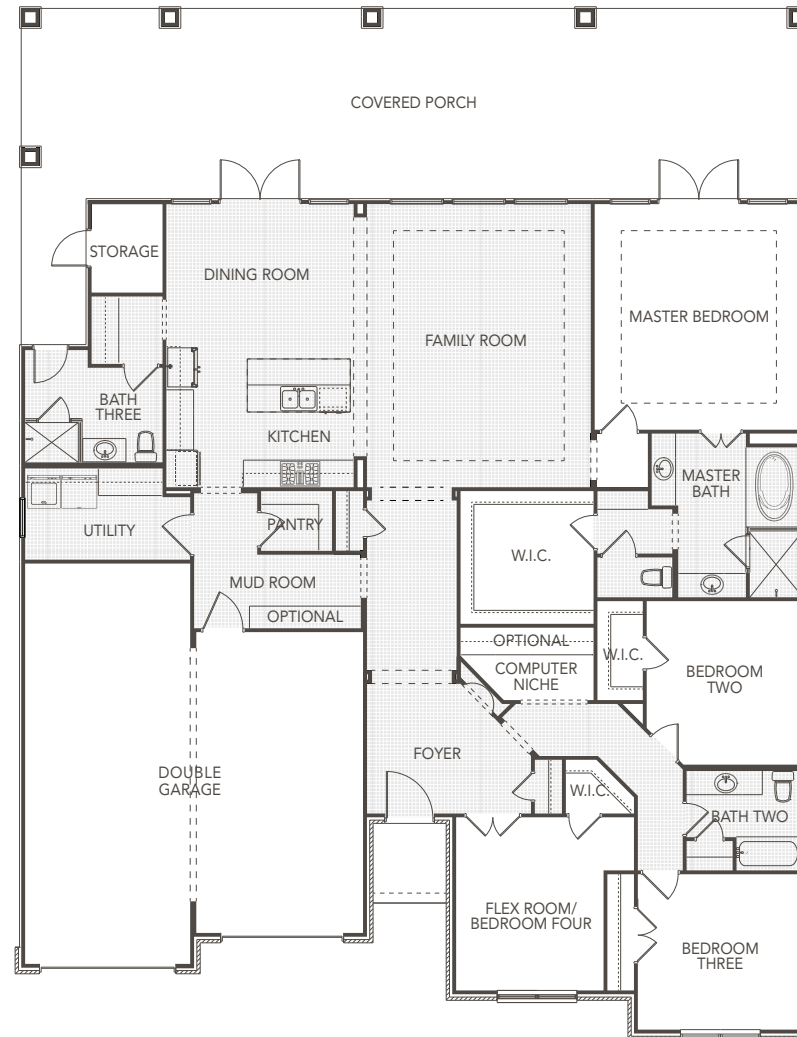

SIERRA CLASSIC
CUSTOM HOMES

THE CONROE

SIERRA CLASSIC CUSTOM HOMES

THE CONROE

2641 Square Feet

3-4 BEDROOMS

3 BATHS

FRONT COVERED PORCH

REAR COVERED PORCH

2 CAR GARAGES

SIERRACLASSIC.COM

This brochure is for illustration purposes only. All dimensions are approximate, designs are subject to field variations, and windows and floor plans can vary with elevations. Floor plan and rendering may show optional features. Please consult your sales associate for details.