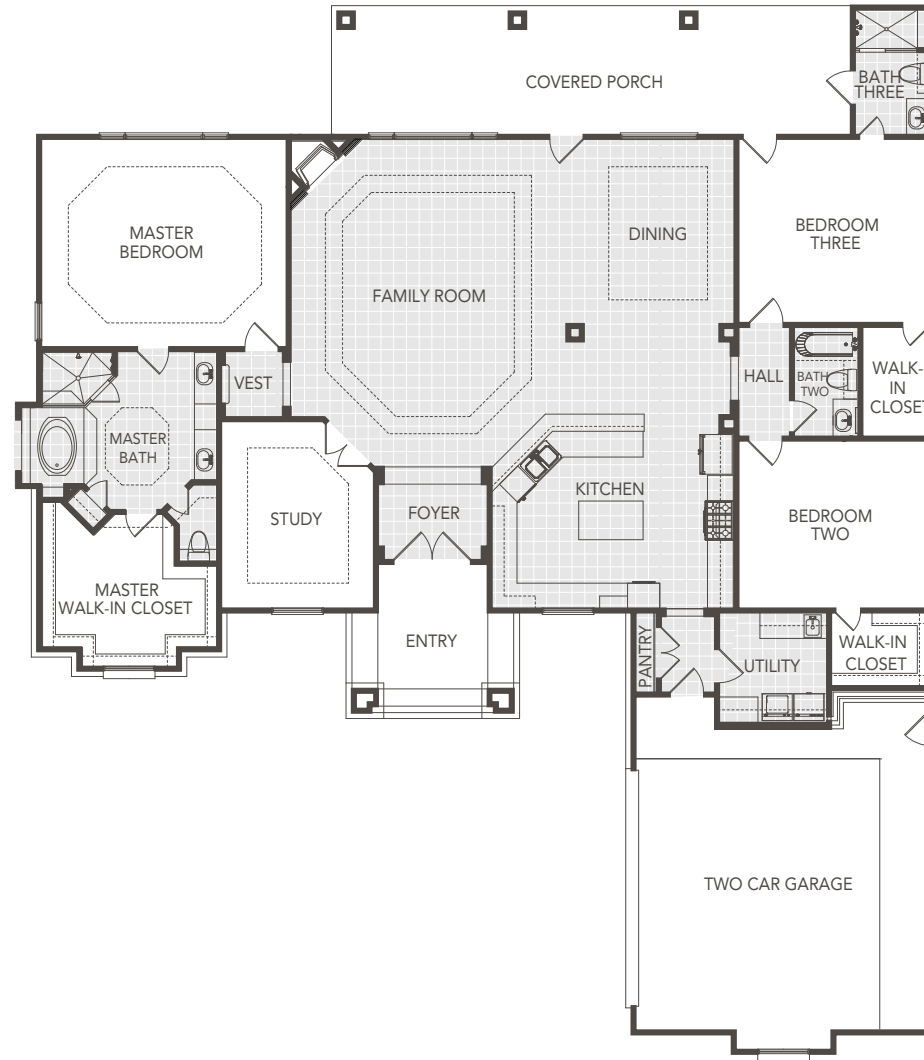

**SIERRA CLASSIC**  
CUSTOM HOMES

**THE CIBOLO**

2855 Square Feet

3 BEDROOMS  
3 BATHS  
FRONT COVERED PORCH  
REAR COVERED PORCH  
2 CAR GARAGE

**SIERRACLASSIC.COM**

This brochure is for illustration purposes only. All dimensions are approximate, designs are subject to field variations, and windows and floor plans can vary with elevations. Floor plan and rendering may show optional features. Please consult your sales associate for details.