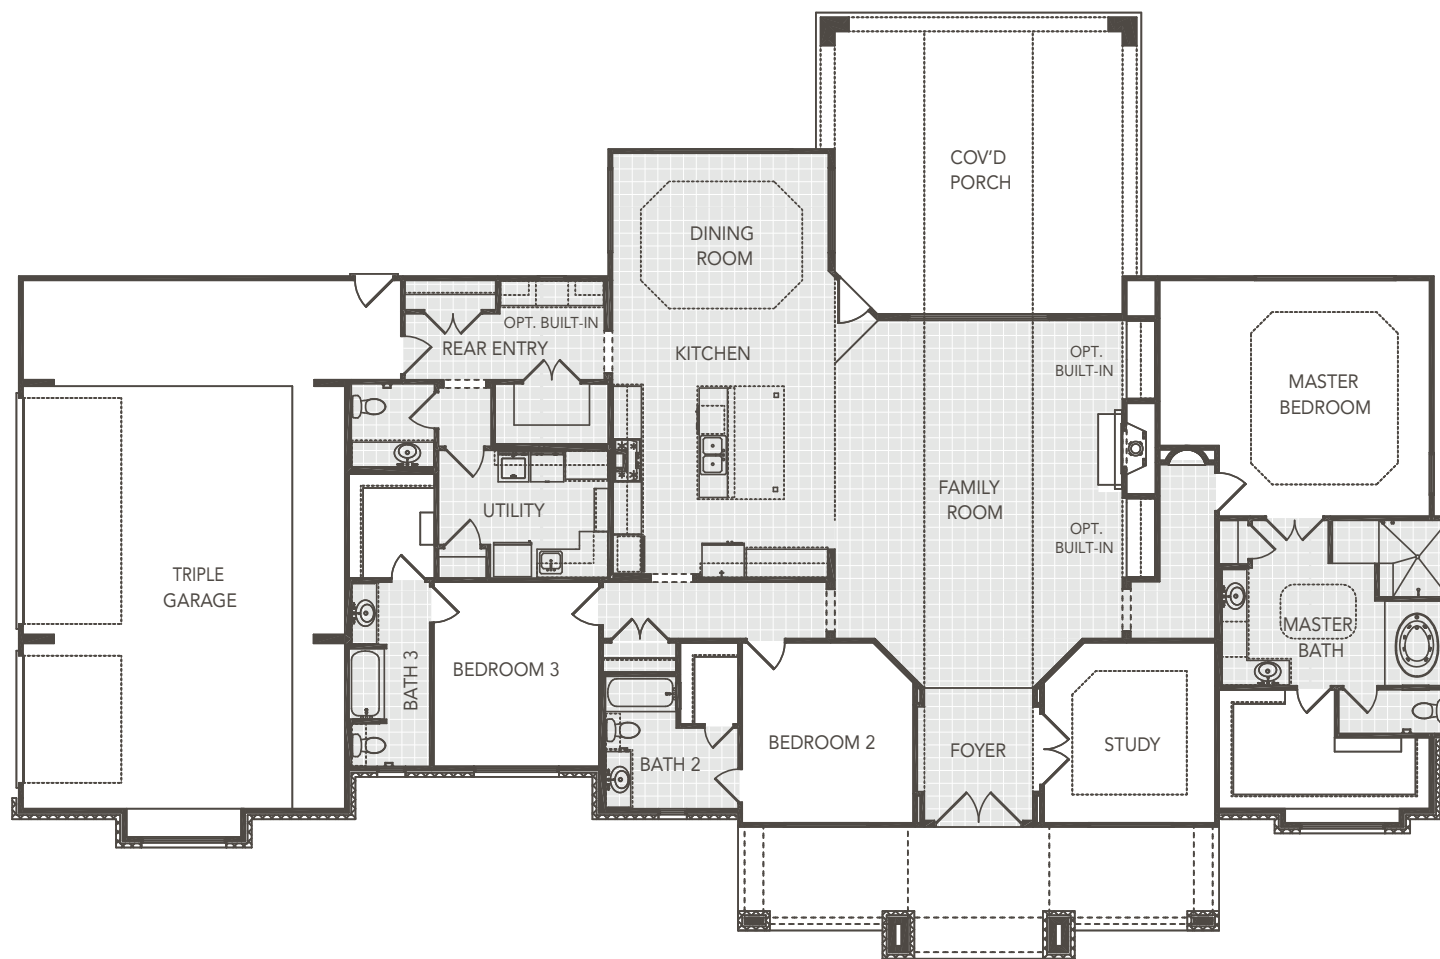

SIERRA CLASSIC
CUSTOM HOMES

THE CAMDEN

3017 Square Feet

3 BEDROOMS
3.5 BATHS
TRIPLE GARAGE
REAR COVERED PORCH

OPTIONAL FIREPLACE
AT REAR PORCH

SIERRACLASSIC.COM

This brochure is for illustration purposes only. All dimensions are approximate, designs are subject to field variations, and windows and floor plans can vary with elevations. Floor plan and rendering may show optional features. Please consult your sales associate for details.