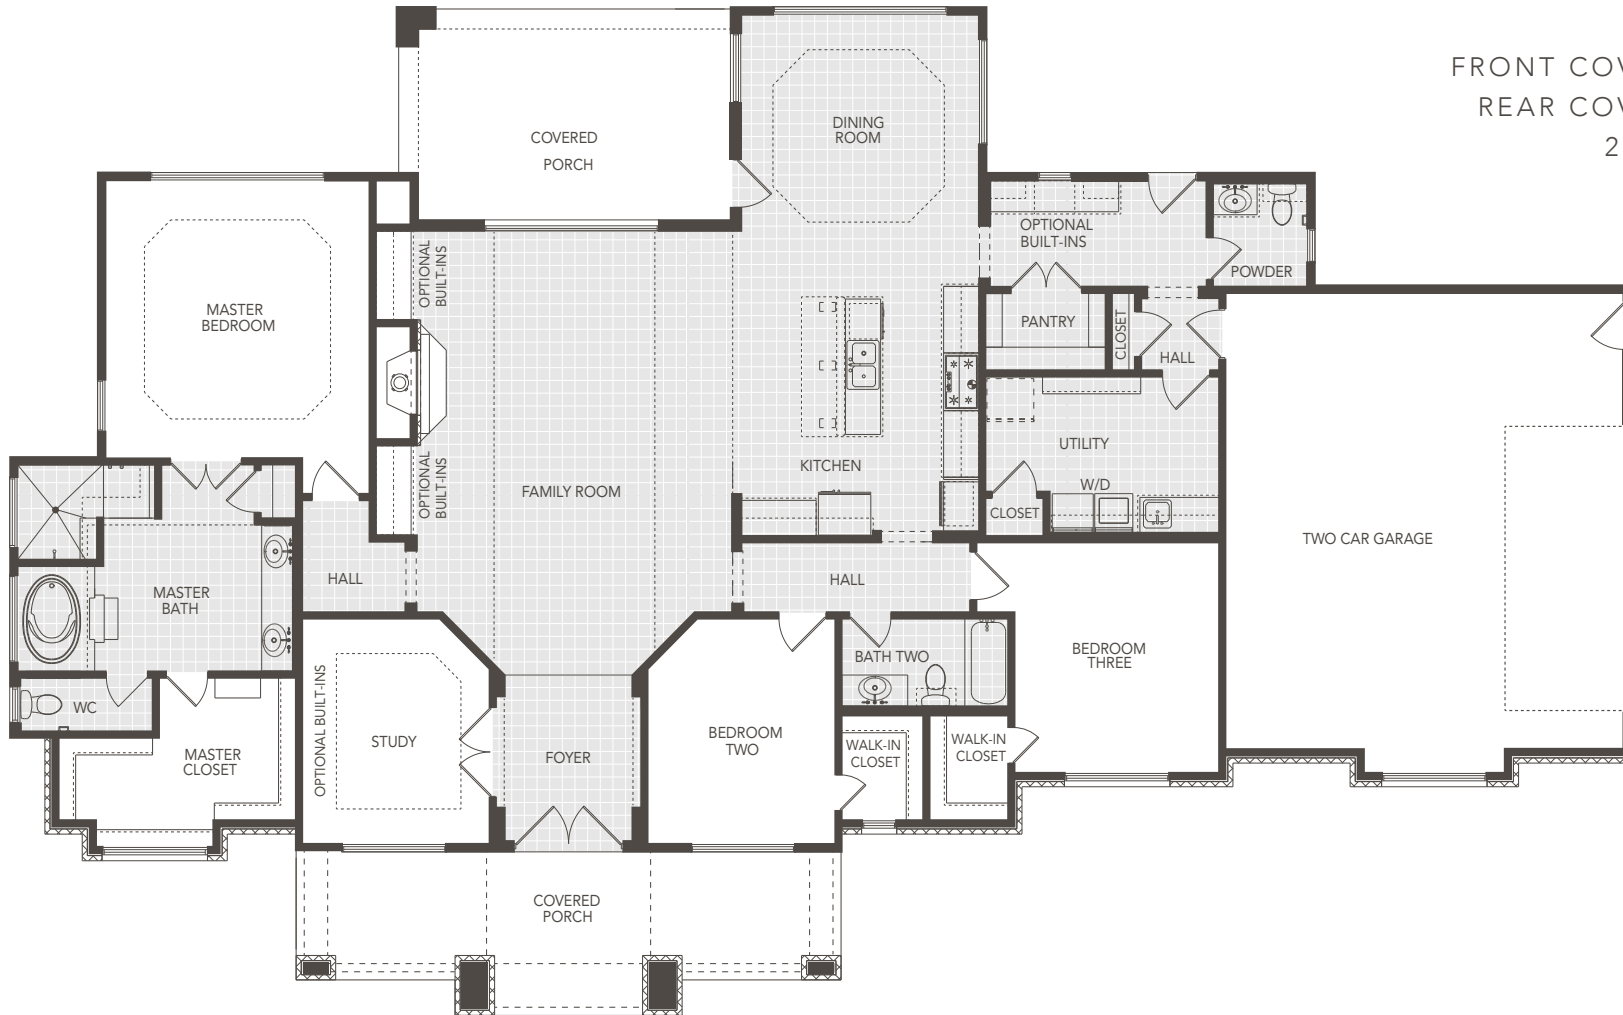

**SIERRA CLASSIC**  
CUSTOM HOMES

**THE BURTON**

2599 Square Feet

3 BEDROOMS  
2.5 BATHS  
FRONT COVERED PORCH  
REAR COVERED PORCH  
2 CAR GARAGE

**SIERRACLASSIC.COM**

This brochure is for illustration purposes only. All dimensions are approximate, designs are subject to field variations, and windows and floor plans can vary with elevations. Floor plan and rendering may show optional features. Please consult your sales associate for details.