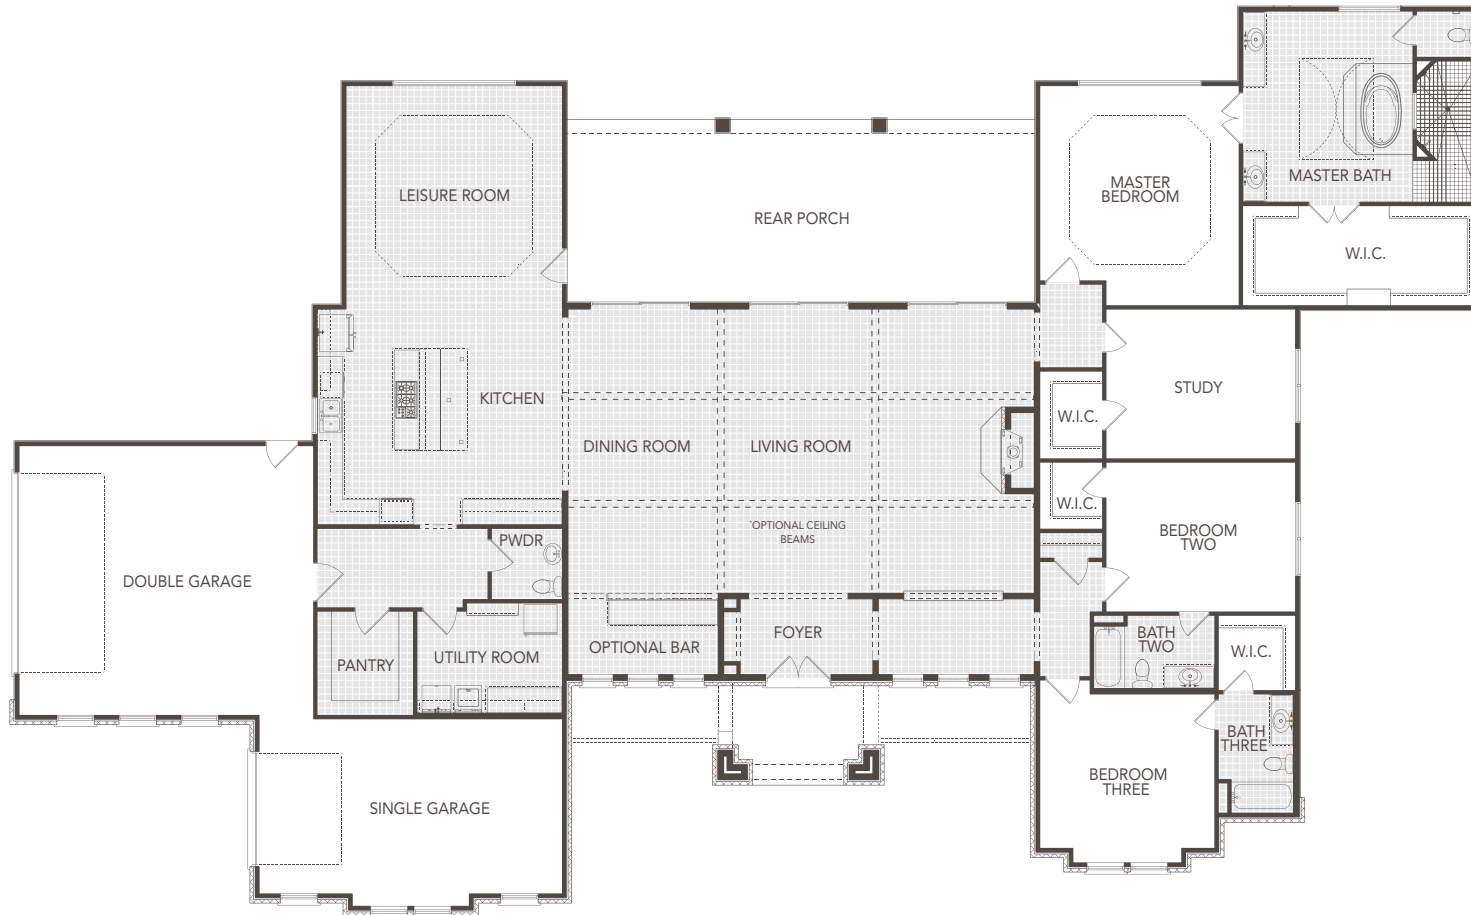

**SIERRA CLASSIC**  
CUSTOM HOMES

**THE BROOKSHIRE**

3882 Square Feet

3 BEDROOMS  
3.5 BATHS  
FRONT COVERED PORCH  
REAR COVERED PORCH  
3 CAR GARAGE

**SIERRACLASSIC.COM**

This brochure is for illustration purposes only. All dimensions are approximate, designs are subject to field variations, and windows and floor plans can vary with elevations. Floor plan and rendering may show optional features. Please consult your sales associate for details.