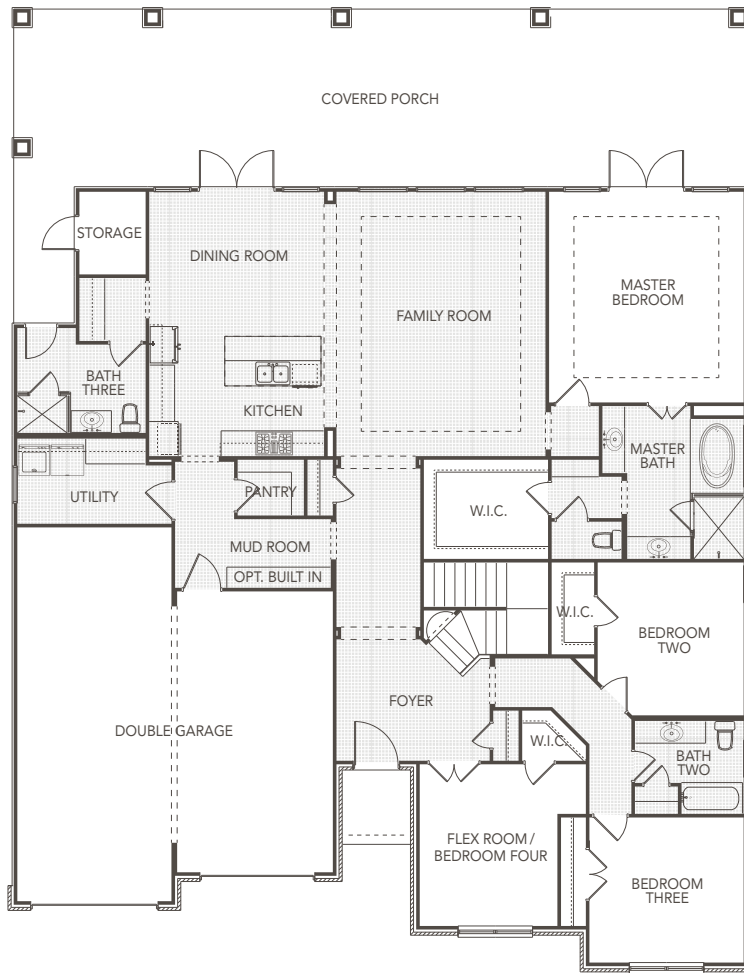

SIERRA CLASSIC
CUSTOM HOMES

THE BRADY

SIERRA CLASSIC CUSTOM HOMES

THE BRADY

3057 Square Feet

3-5 BEDROOMS

4 BATHS

FRONT COVERED PORCH

REAR COVERED PORCH

2 CAR GARAGE

SIERRACLASSIC.COM

This brochure is for illustration purposes only. All dimensions are approximate, designs are subject to field variations, and windows and floor plans can vary with elevations. Floor plan and rendering may show optional features. Please consult your sales associate for details.