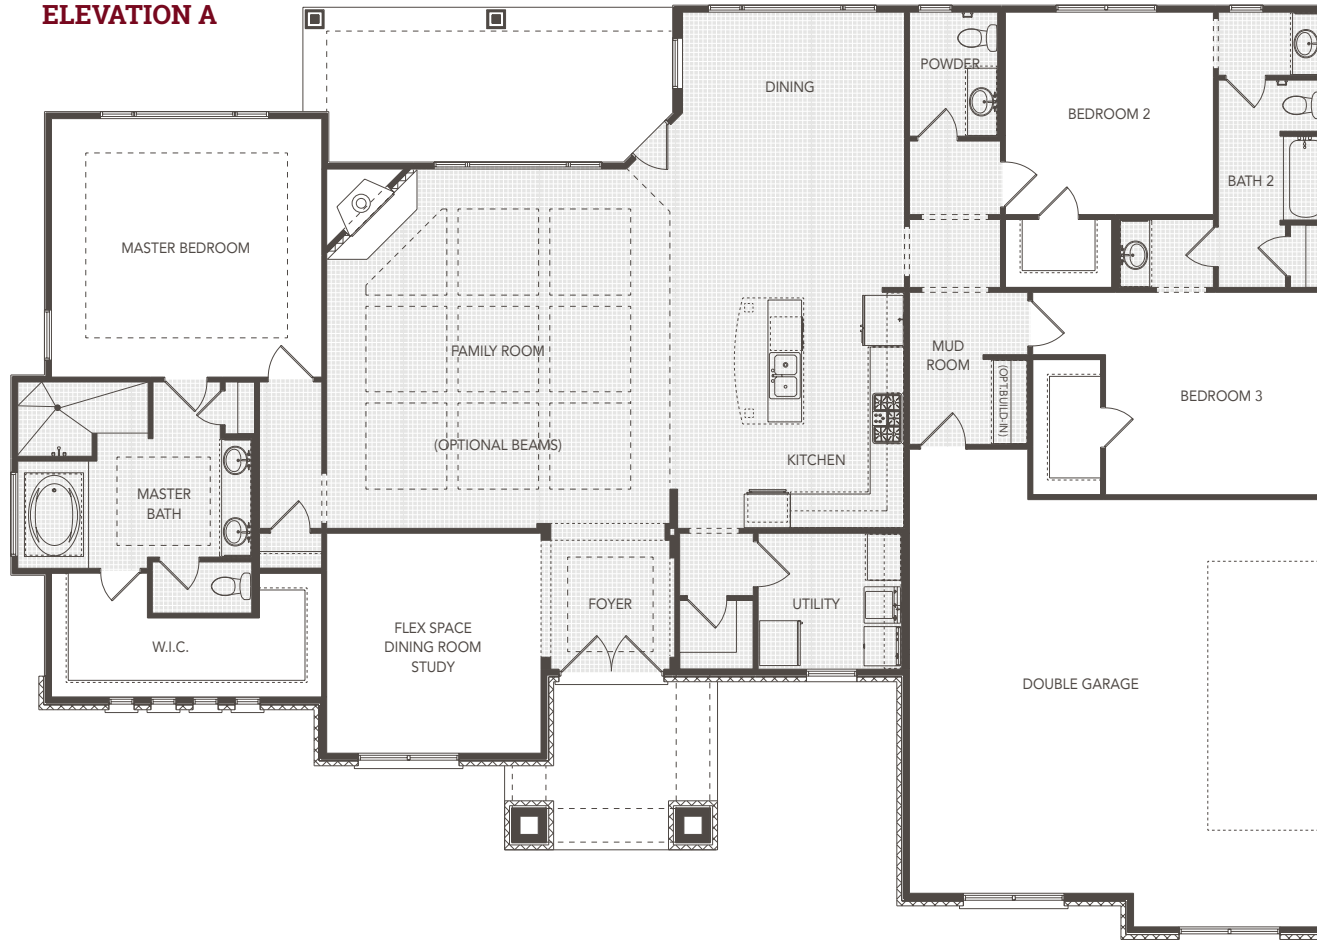

SIERRA CLASSIC
CUSTOM HOMES

THE BLANCO

ELEVATION A

ELEVATION B

SIERRA CLASSIC CUSTOM HOMES

THE BLANCO

2600 Square Feet

3 BEDROOMS
2 1/2 BATHS
REAR COVERED PORCH
2 CAR GARAGE

ELEVATION A

ELEVATION B

SIERRACLASSIC.COM

This brochure is for illustration purposes only. All dimensions are approximate, designs are subject to field variations, and windows and floor plans can vary with elevations. Floor plan and rendering may show optional features. Please consult your sales associate for details.