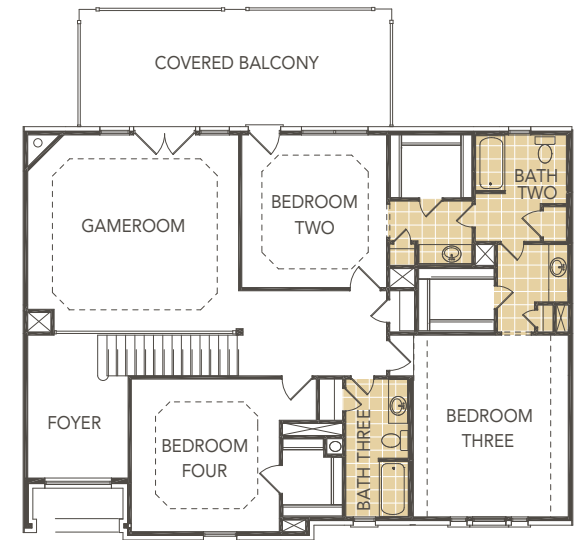

SIERRA CLASSIC
CUSTOM HOMES

THE BEAUMONT

4107 Square Feet

4 BEDROOMS

3.5 BATHS

REAR COVERED PORCH

COVERED BALCONY

3 CAR GARAGE

FIRST FLOOR

SECOND FLOOR