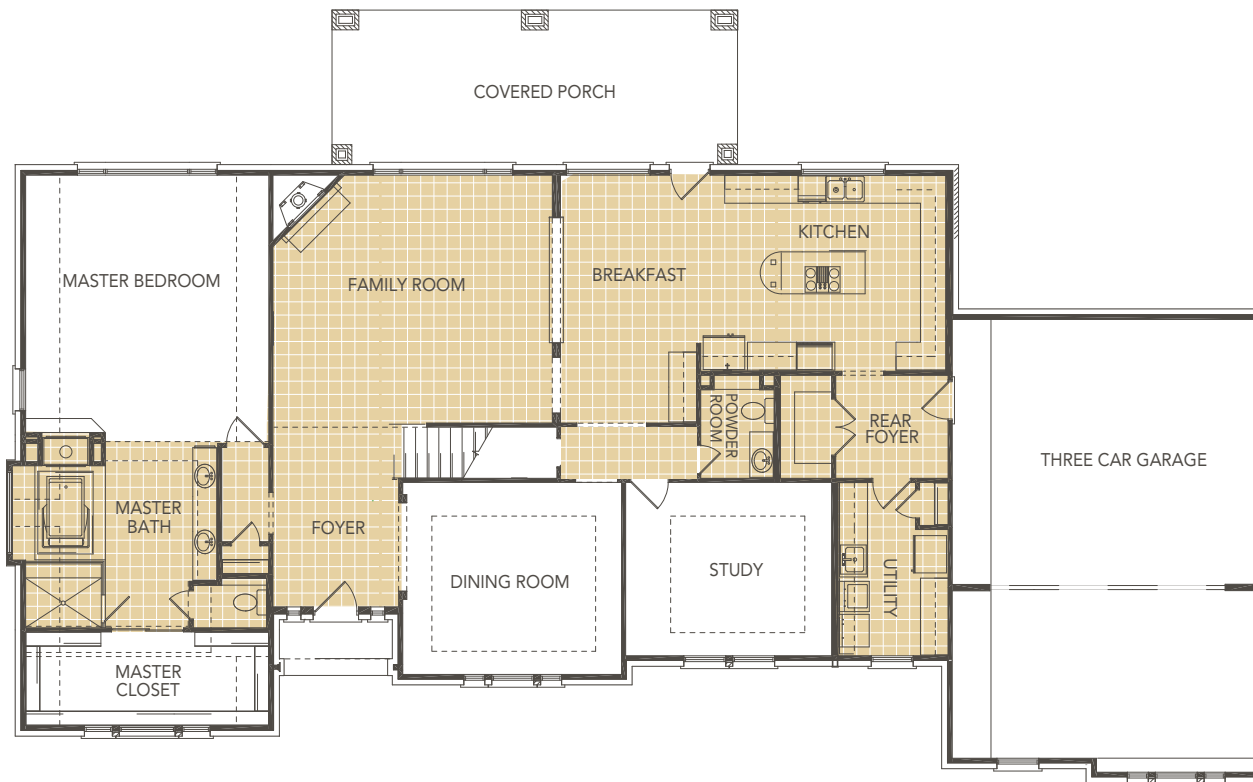

SIERRA CLASSIC
CUSTOM HOMES

THE BEAUMONT

4107 Square Feet

4 BEDROOMS

3.5 BATHS

REAR COVERED PORCH

COVERED BALCONY

3 CAR GARAGE

FIRST FLOOR

SECOND FLOOR