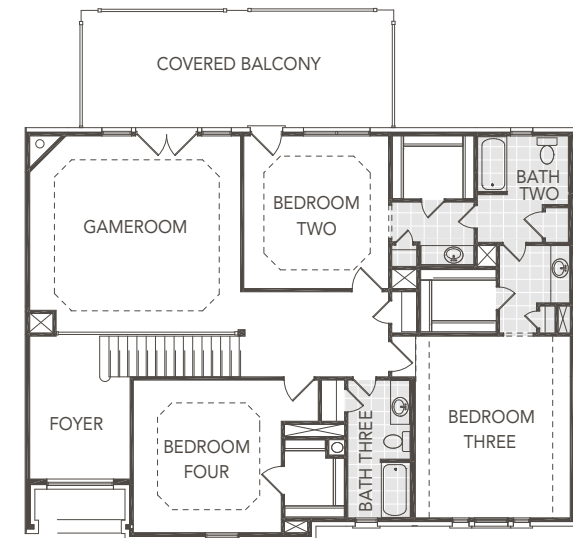

SIERRA CLASSIC
CUSTOM HOMES

THE BEAUMONT

SIERRA CLASSIC CUSTOM HOMES

THE BEAUMONT

4107 Square Feet

4 BEDROOMS

3.5 BATHS

REAR COVERED PORCH

COVERED BALCONY

3 CAR GARAGE

FIRST FLOOR

SECOND FLOOR

SIERRACLASSIC.COM

This brochure is for illustration purposes only. All dimensions are approximate, designs are subject to field variations, and windows and floor plans can vary with elevations. Floor plan and rendering may show optional features. Please consult your sales associate for details.