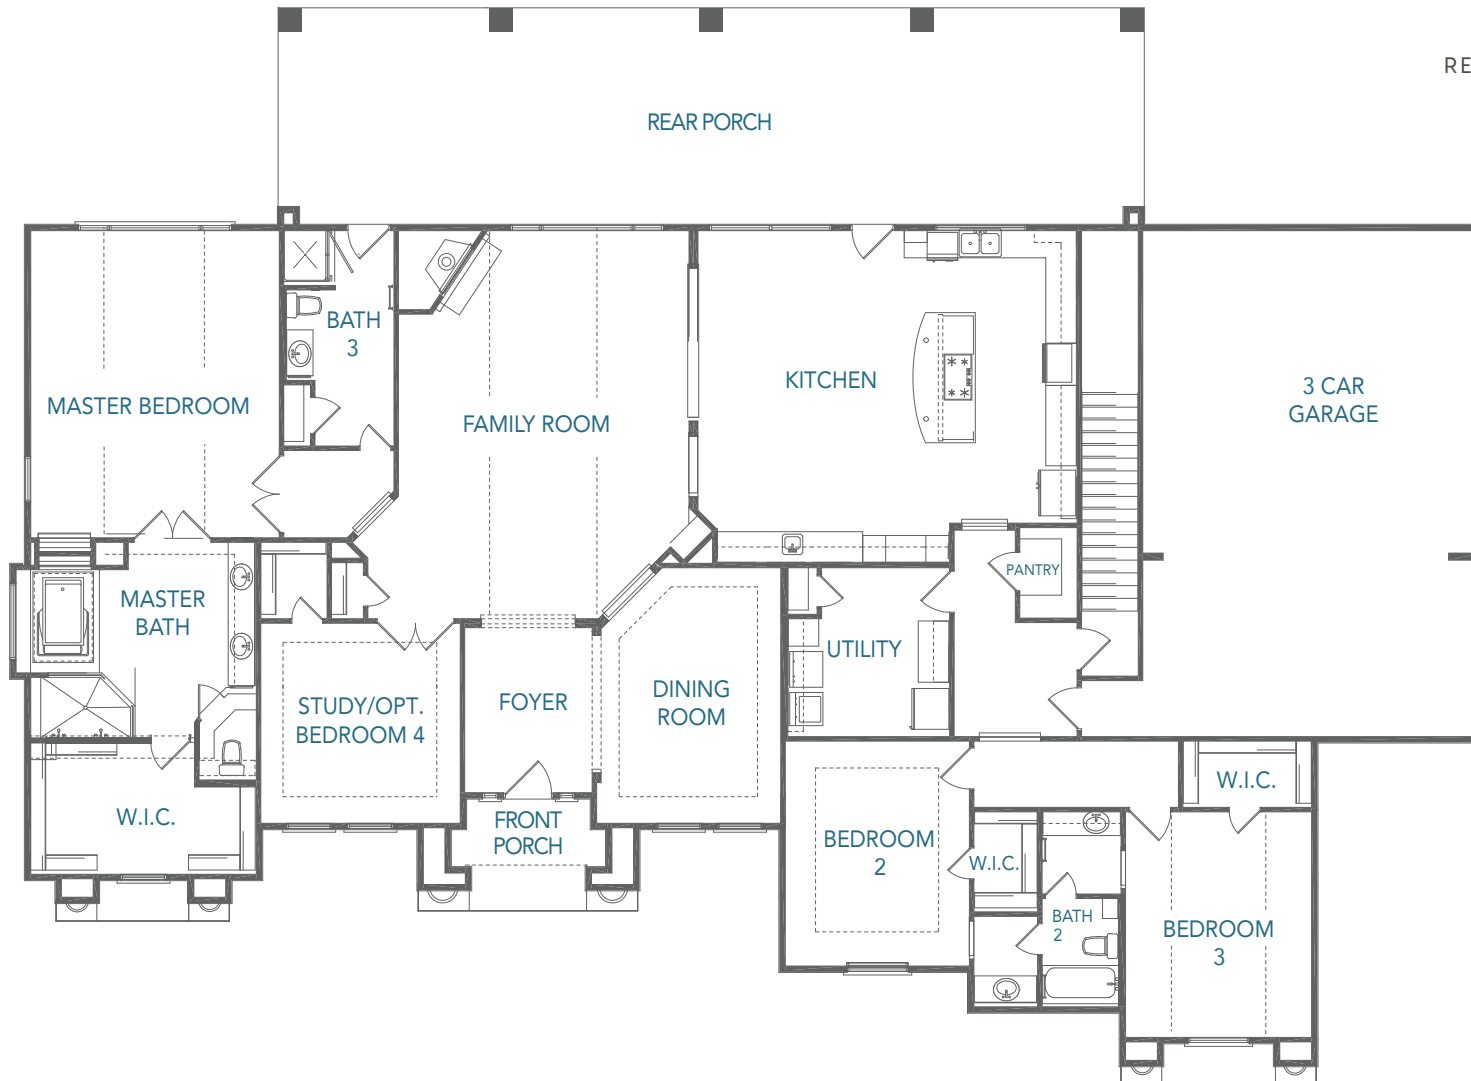

SIERRACLASSIC.COM

This brochure is for illustration purposes only. All dimensions are approximate, designs are subject to field variations, and windows and floor plans can vary with elevations. Floor plan and rendering may show optional features. Please consult your sales associate for details.

3,247 Square Feet

4 BEDROOMS
3 BATHS
REAR COVERED PORCH
3 CAR GARAGE

SIERRACLASSIC.COM