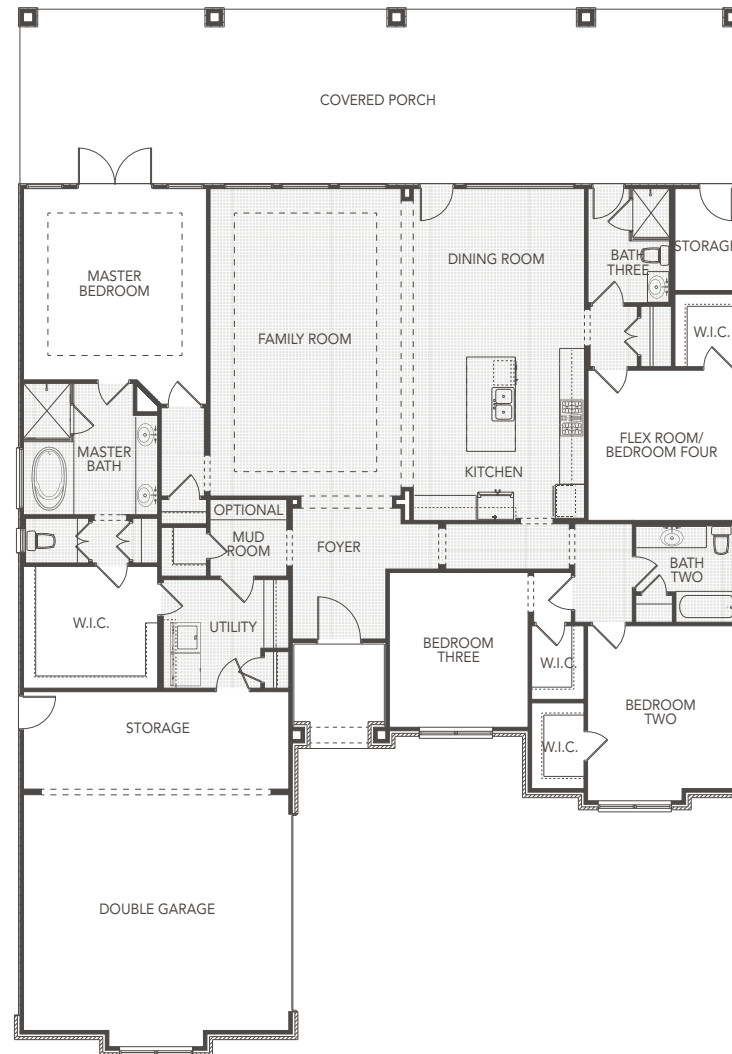

**SIERRA CLASSIC**  
CUSTOM HOMES

**THE TOMBALL**

## THE TOMBALL

2588 Square Feet

3-4 BEDROOMS  
3 BATHS  
FRONT COVERED PORCH  
REAR COVERED PORCH  
2 CAR GARAGE

[SIERRACLASSIC.COM](http://SIERRACLASSIC.COM)

This brochure is for illustration purposes only. All dimensions are approximate, designs are subject to field variations, and windows and floor plans can vary with elevations. Floor plan and rendering may show optional features. Please consult your sales associate for details.