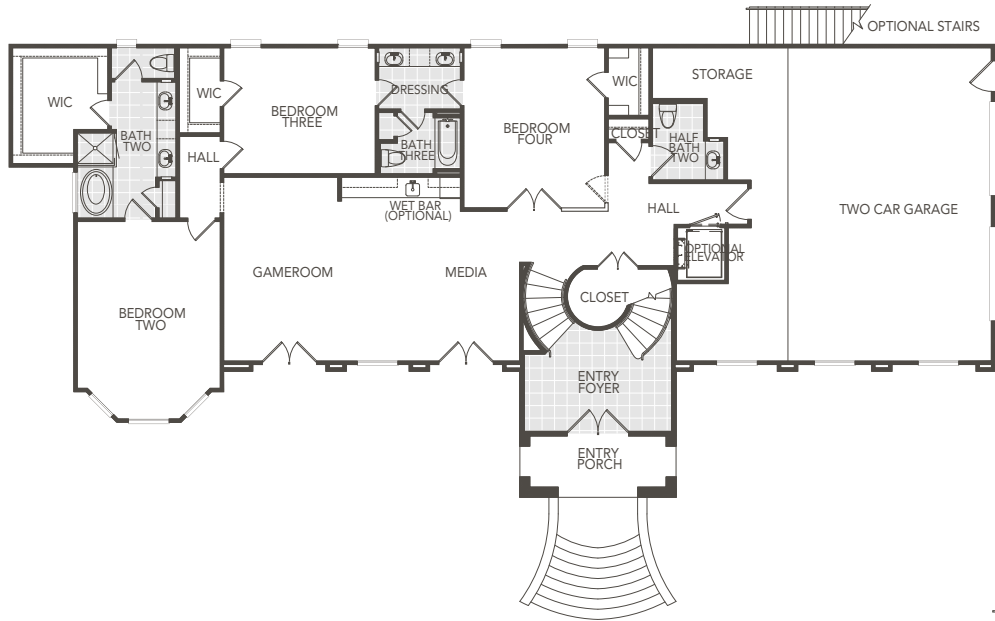

SIERRA CLASSIC
CUSTOM HOMES

THE SPICEWOOD

SIERRA CLASSIC CUSTOM HOMES

THE SPICEWOOD

FIRST FLOOR

4432 Square Feet

- 4 BEDROOMS
- 3 FULL AND 2 HALF BATHS
- COVERED PORCH
- BALCONY
- 2 CAR GARAGE

SECOND FLOOR

SIERRACLASSIC.COM

This brochure is for illustration purposes only. All dimensions are approximate, designs are subject to field variations, and windows and floor plans can vary with elevations. Floor plan and rendering may show optional features. Please consult your sales associate for details.