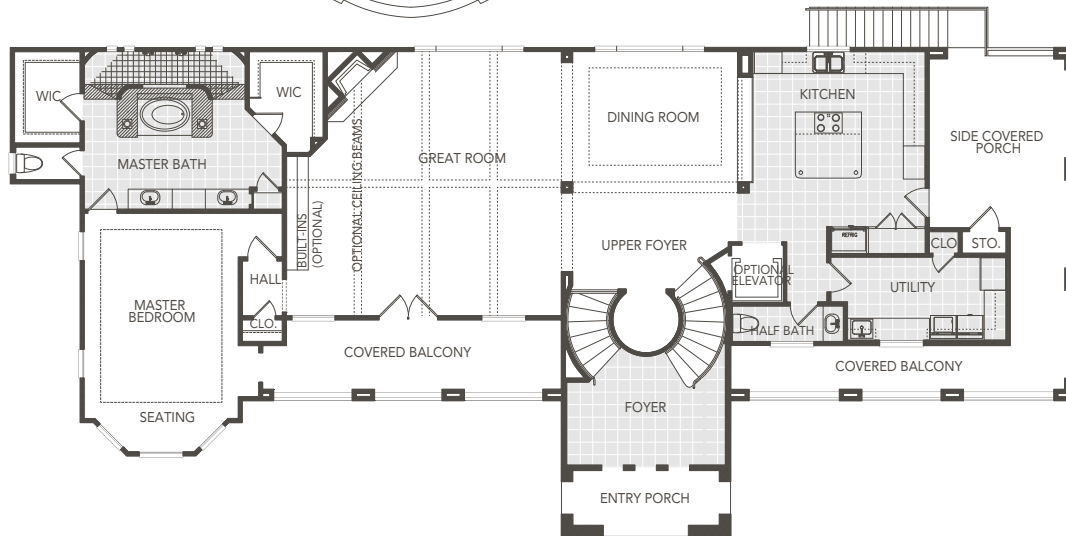

SIERRA CLASSIC
CUSTOM HOMES

THE SPICEWOOD

SIERRA CLASSIC CUSTOM HOMES

THE SPICEWOOD

FIRST FLOOR

4432 Square Feet

- 4 BEDROOMS
- 3 FULL AND 2 HALF BATHS
- COVERED PORCH
- BALCONY
- 2 CAR GARAGE

SECOND FLOOR

SIERRACLASSIC.COM

This brochure is for illustration purposes only. All dimensions are approximate, designs are subject to field variations, and windows and floor plans can vary with elevations. Floor plan and rendering may show optional features. Please consult your sales associate for details.