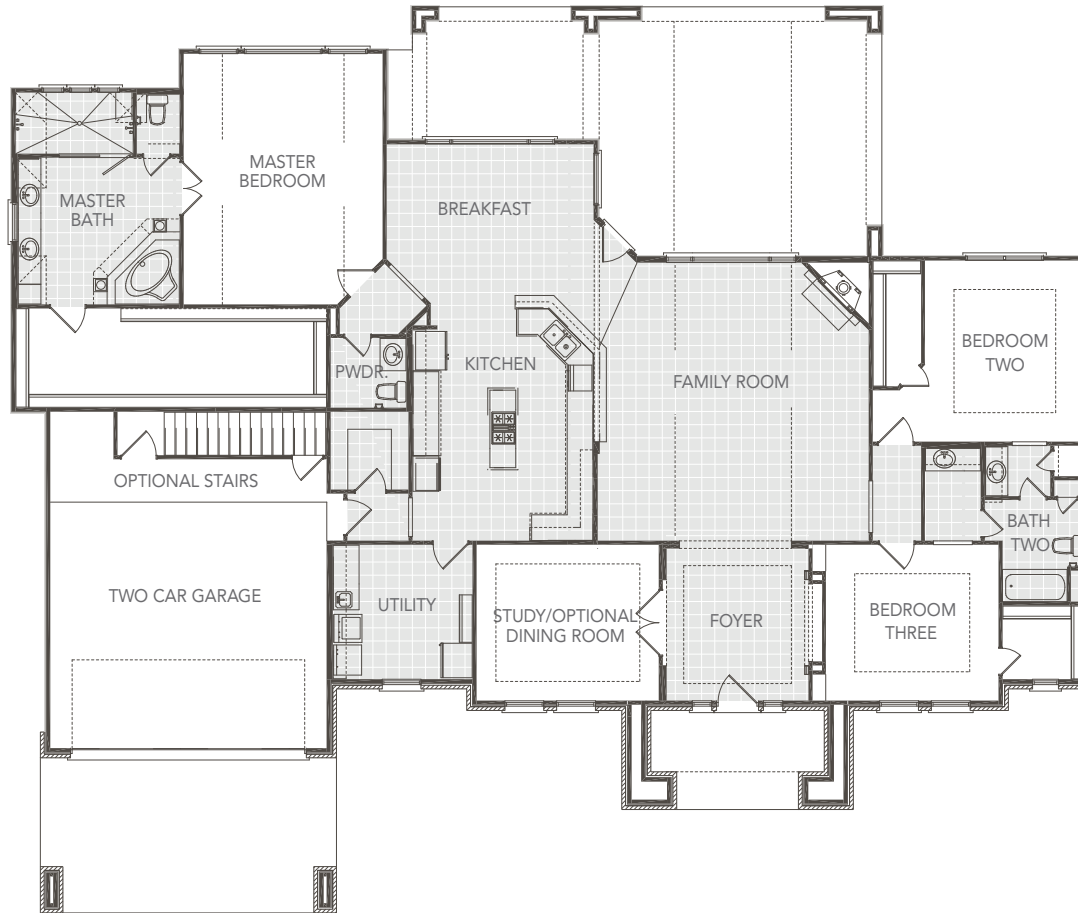

SIERRA CLASSIC
CUSTOM HOMES

THE PRESIDIO

SIERRA CLASSIC CUSTOM HOMES

THE PRESIDIO

2907 Square Feet

3 BEDROOMS
2.5 BATHS
FRONT COVERED PORCH
REAR COVERED PORCH
2 CAR GARAGE

OPTIONAL REAR PATIO DOOR UNIT
AND OPTIONAL OUTDOOR FIREPLACE

OPTIONAL DINING ROOM

SIERRACLASSIC.COM

This brochure is for illustration purposes only. All dimensions are approximate, designs are subject to field variations, and windows and floor plans can vary with elevations. Floor plan and rendering may show optional features. Please consult your sales associate for details.