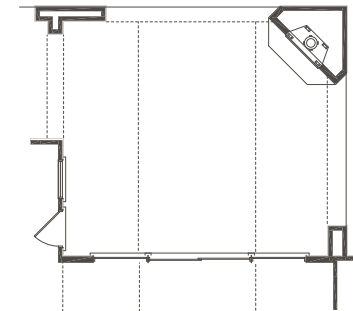

SIERRA CLASSIC
CUSTOM HOMES

THE PRESIDIO

SIERRA CLASSIC CUSTOM HOMES

THE PRESIDIO

2907 Square Feet

3 BEDROOMS
2.5 BATHS
FRONT COVERED PORCH
REAR COVERED PORCH
2 CAR GARAGE

OPTIONAL REAR PATIO DOOR UNIT
AND OPTIONAL OUTDOOR FIREPLACE

OPTIONAL DINING ROOM

SIERRACLASSIC.COM

This brochure is for illustration purposes only. All dimensions are approximate, designs are subject to field variations, and windows and floor plans can vary with elevations. Floor plan and rendering may show optional features. Please consult your sales associate for details.