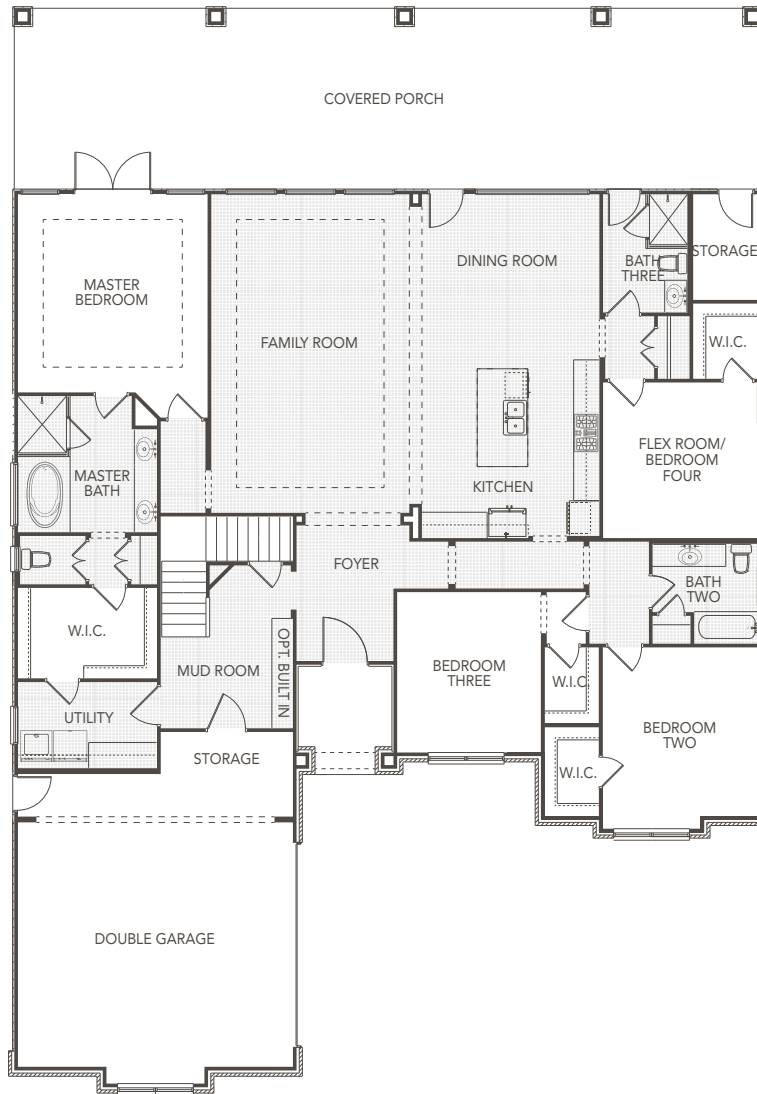

SIERRA CLASSIC
CUSTOM HOMES

THE PINEHURST

SIERRA CLASSIC CUSTOM HOMES

THE PINEHURST

3035 Square Feet

3 BEDROOMS
4 BATHS
FRONT COVERED PORCH
REAR COVERED PORCH
2 CAR GARAGE

SIERRACLASSIC.COM

This brochure is for illustration purposes only. All dimensions are approximate, designs are subject to field variations, and windows and floor plans can vary with elevations. Floor plan and rendering may show optional features. Please consult your sales associate for details.