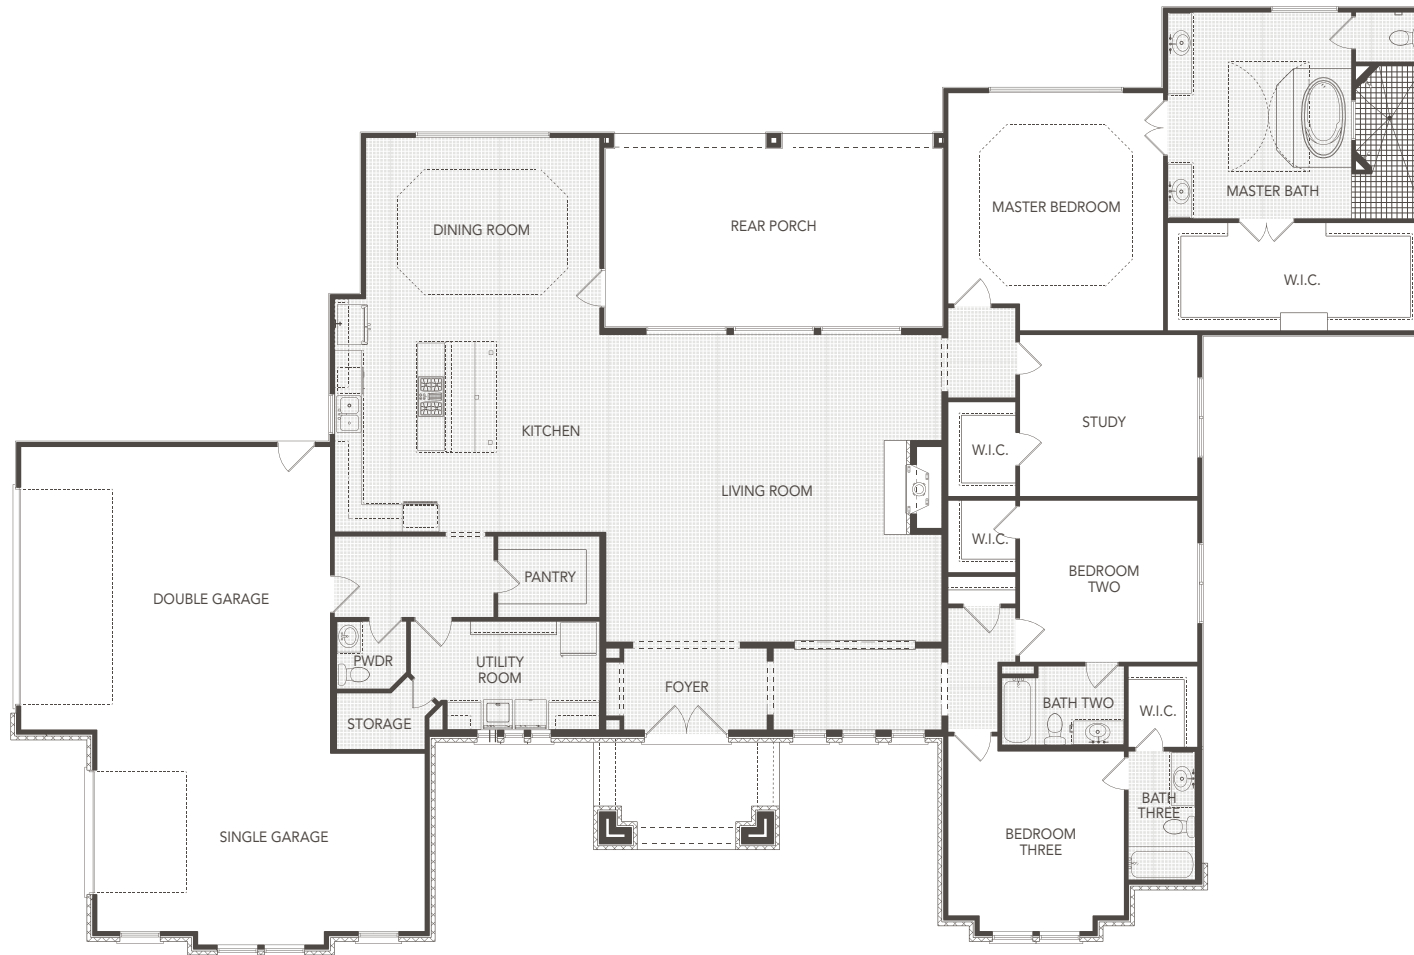

SIERRA CLASSIC
CUSTOM HOMES

THE PATTISON

SIERRA CLASSIC CUSTOM HOMES

THE PATTISON

3305 Square Feet

4 BEDROOMS
3.5 BATHS
FRONT COVERED PORCH
REAR COVERED PORCH
3 CAR GARAGE

SIERRACLASSIC.COM

This brochure is for illustration purposes only. All dimensions are approximate, designs are subject to field variations, and windows and floor plans can vary with elevations. Floor plan and rendering may show optional features. Please consult your sales associate for details.