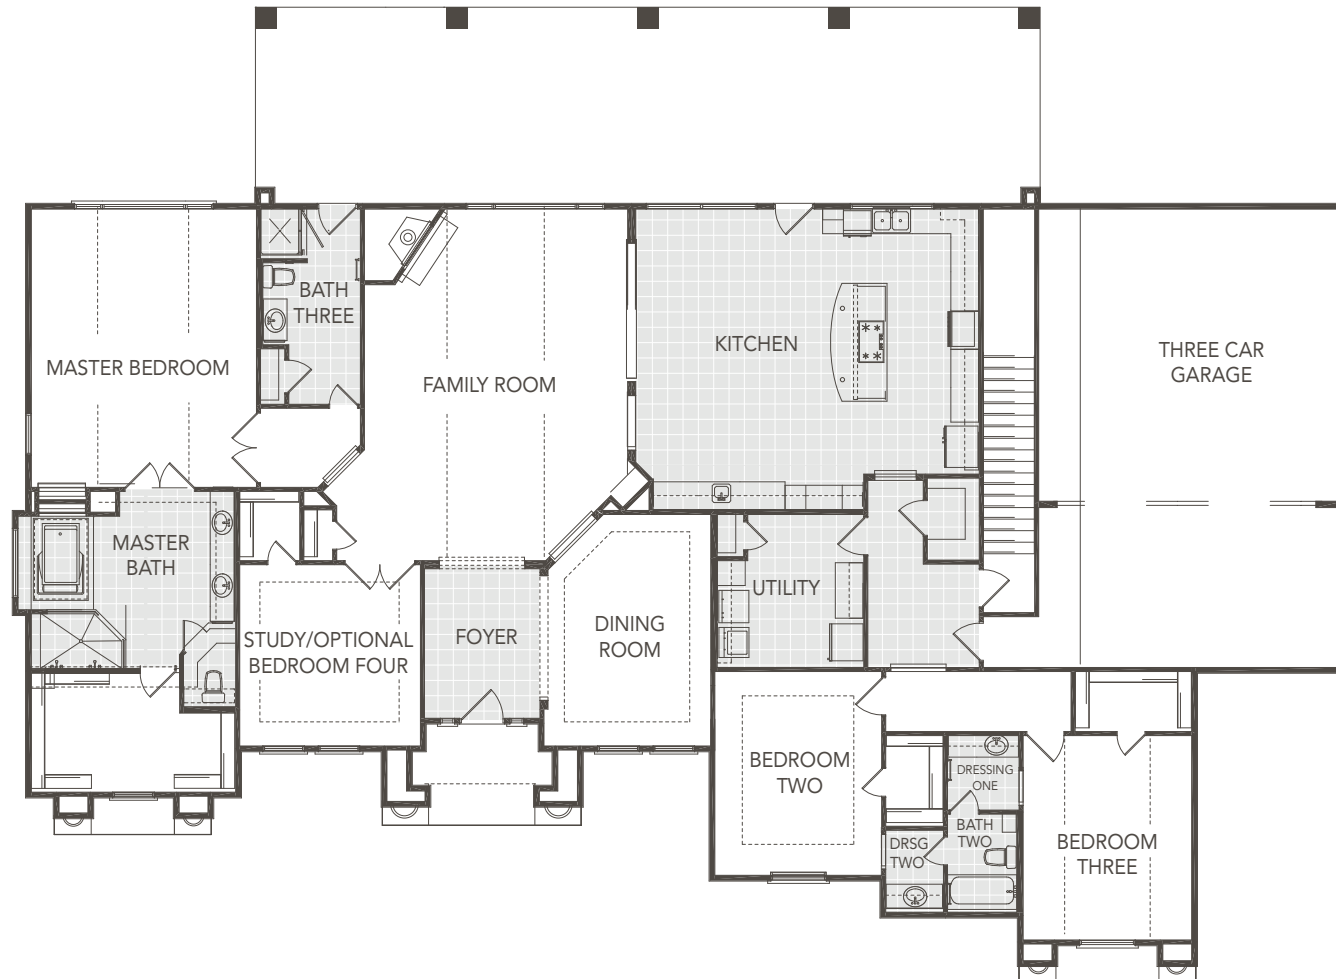

**SIERRA CLASSIC**  
CUSTOM HOMES

**THE MEDINA**

3247 Square Feet

3 BEDROOMS  
3 BATHS  
FRONT COVERED PORCH  
REAR COVERED PORCH  
3 CAR GARAGE

**SIERRACLASSIC.COM**

This brochure is for illustration purposes only. All dimensions are approximate, designs are subject to field variations, and windows and floor plans can vary with elevations. Floor plan and rendering may show optional features. Please consult your sales associate for details.