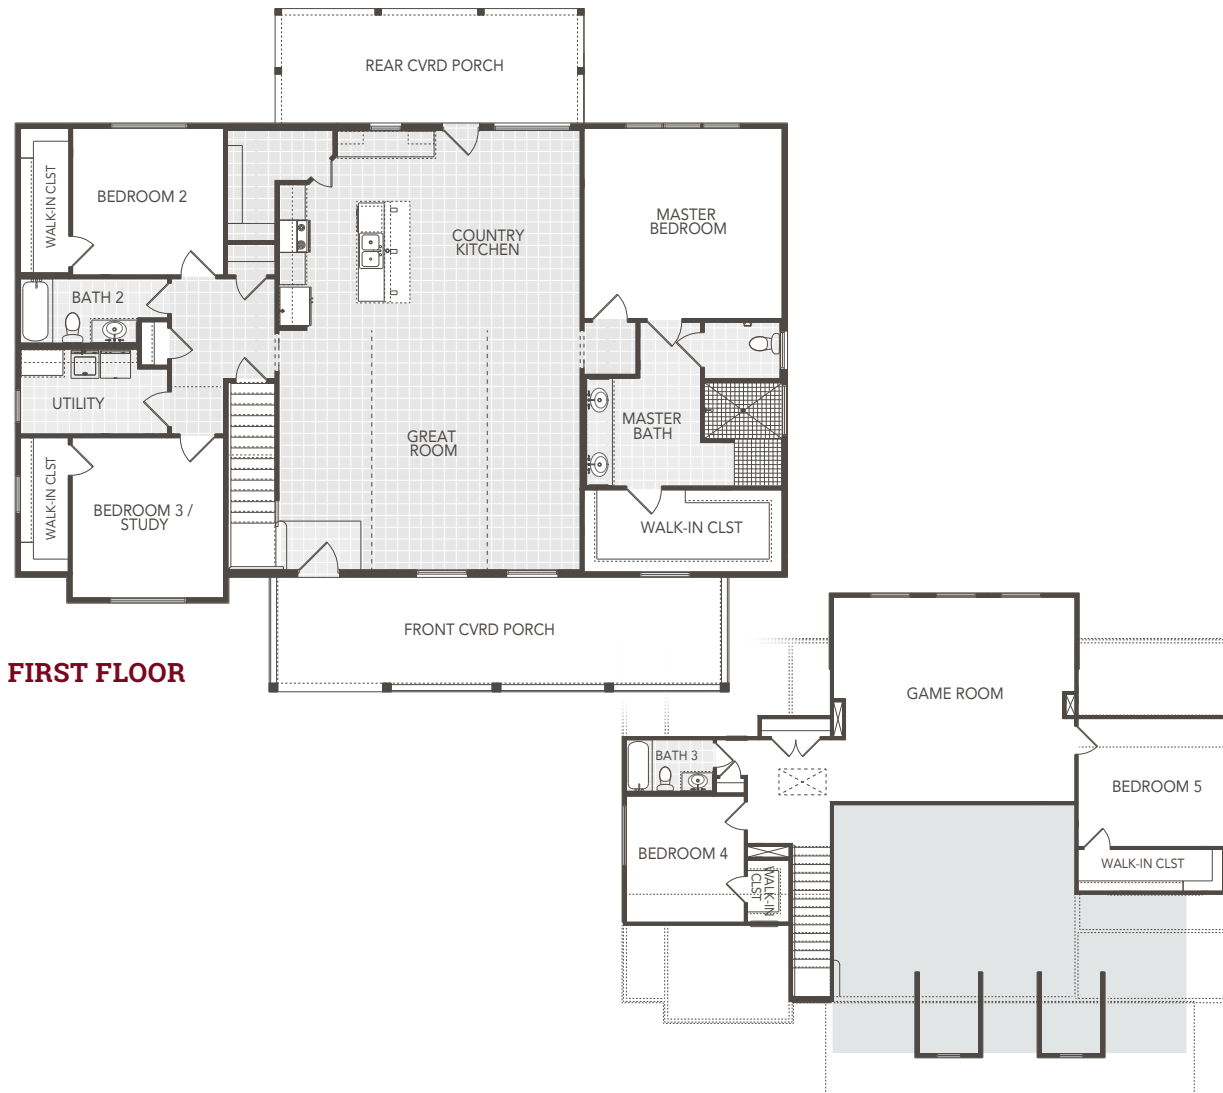

SIERRA CLASSIC
CUSTOM HOMES

THE LONE STAR

ELEVATION A

ELEVATION B

3231 Square Feet

5 BEDROOMS

3 BATHS

FRONT COVERED PORCH

REAR COVERED PORCH

SIERRACLASSIC.COM

This brochure is for illustration purposes only. All dimensions are approximate, designs are subject to field variations, and windows and floor plans can vary with elevations. Floor plan and rendering may show optional features. Please consult your sales associate for details.