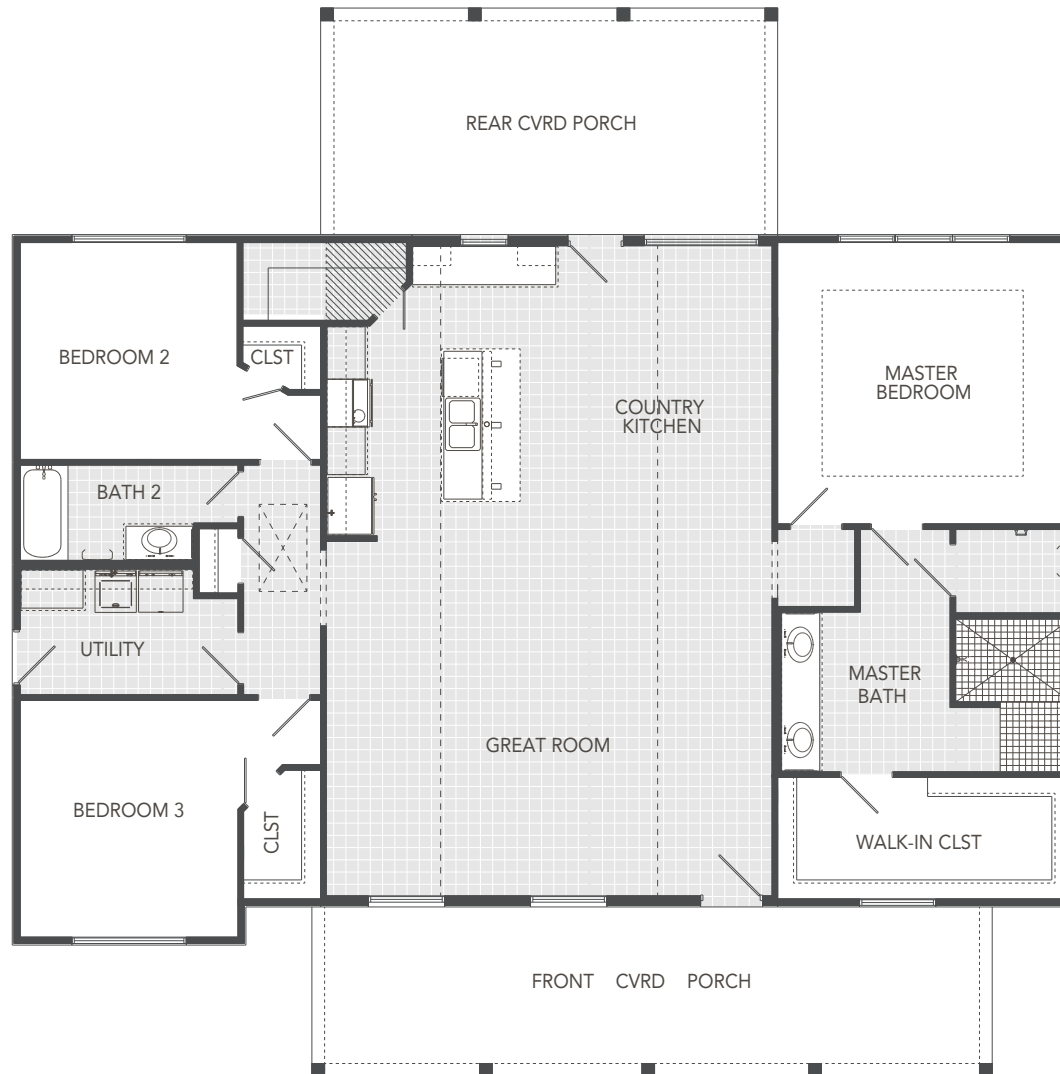

**ELEVATION A**

**ELEVATION B**

1973 Square Feet

3 BEDROOMS

2 BATHS

FRONT COVERED PORCH

REAR COVERED PORCH

**SIERRACLASSIC.COM**

This brochure is for illustration purposes only. All dimensions are approximate, designs are subject to field variations, and windows and floor plans can vary with elevations. Floor plan and rendering may show optional features. Please consult your sales associate for details.