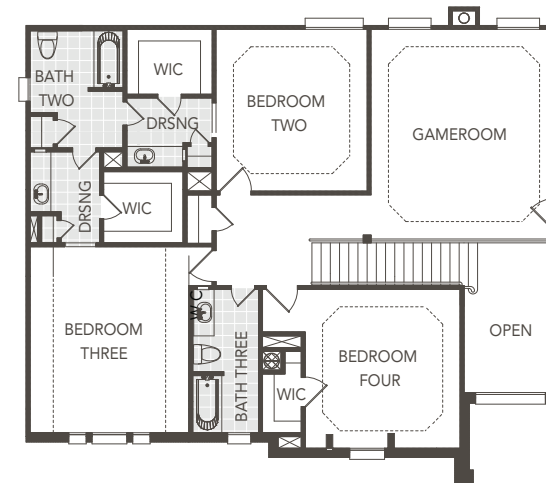

SIERRA CLASSIC
CUSTOM HOMES

THE FULSHEAR

SIERRA CLASSIC CUSTOM HOMES

THE FULSHEAR

4997 Square Feet

4 BEDROOMS
3 1/2 BATHS & POOL BATH
COVERED PORCH
3 CAR GARAGE

FIRST FLOOR

SECOND FLOOR

SIERRACLASSIC.COM

This brochure is for illustration purposes only. All dimensions are approximate, designs are subject to field variations, and windows and floor plans can vary with elevations. Floor plan and rendering may show optional features. Please consult your sales associate for details.