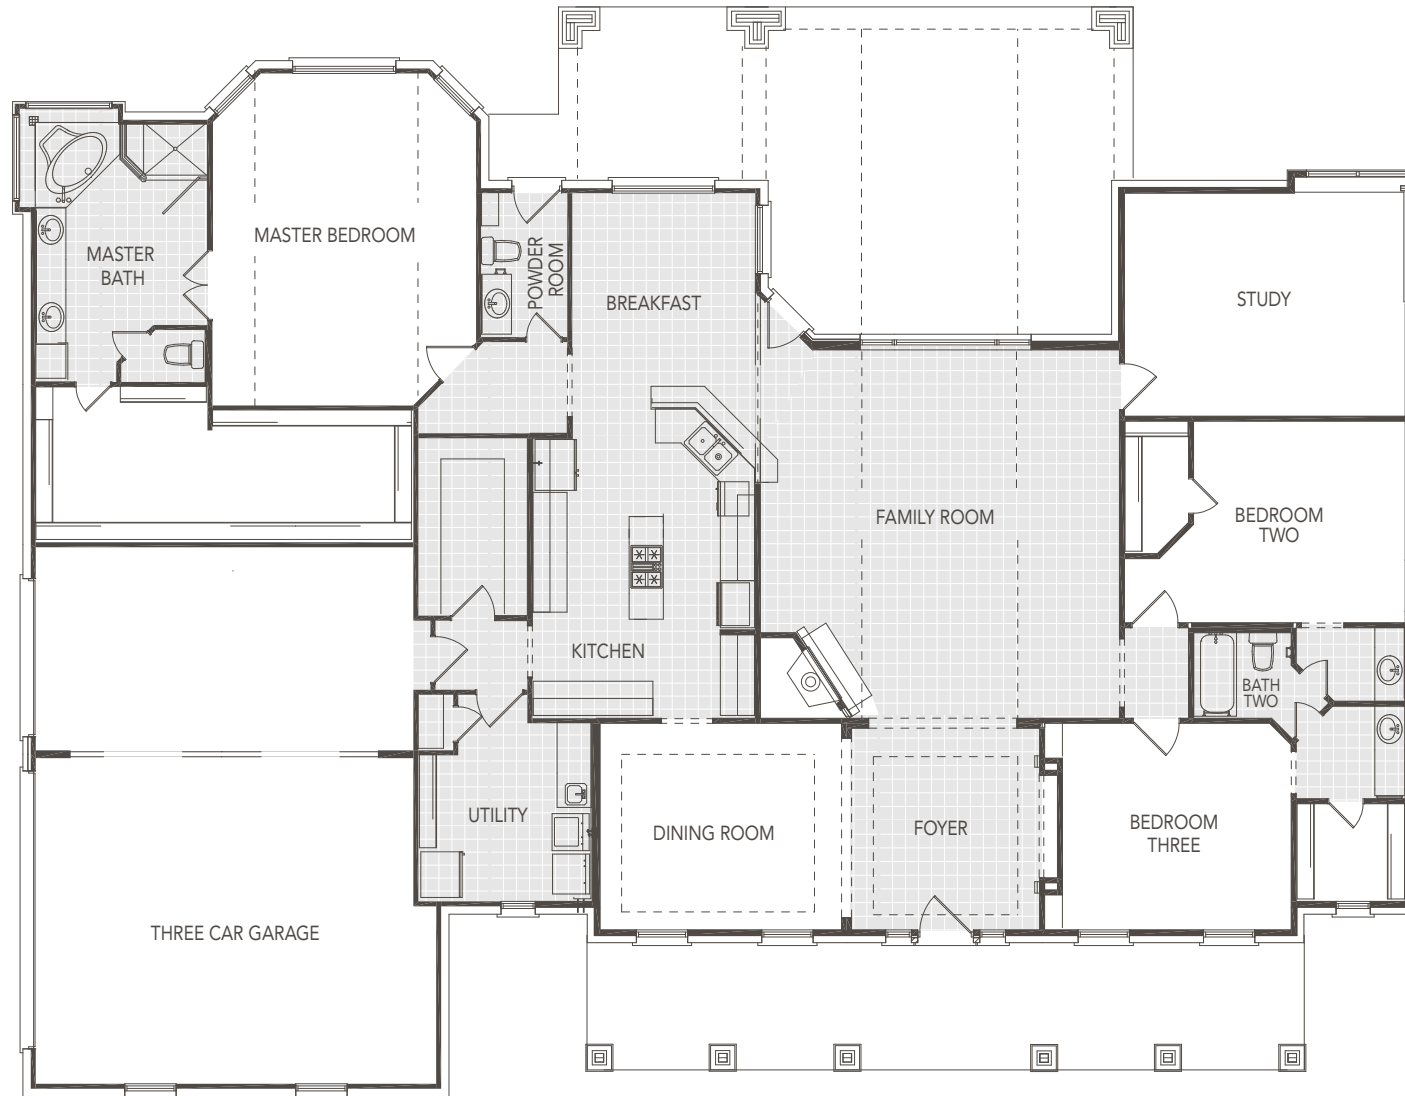

SIERRA CLASSIC
CUSTOM HOMES

THE FREDERICKSBURG

SIERRA CLASSIC CUSTOM HOMES

THE FREDERICKSBURG

3049 Square Feet

3 BEDROOMS

2.5 BATHS

FRONT COVERED PORCH

REAR COVERED PORCH

3 CAR GARAGE

SIERRACLASSIC.COM

This brochure is for illustration purposes only. All dimensions are approximate, designs are subject to field variations, and windows and floor plans can vary with elevations. Floor plan and rendering may show optional features. Please consult your sales associate for details.