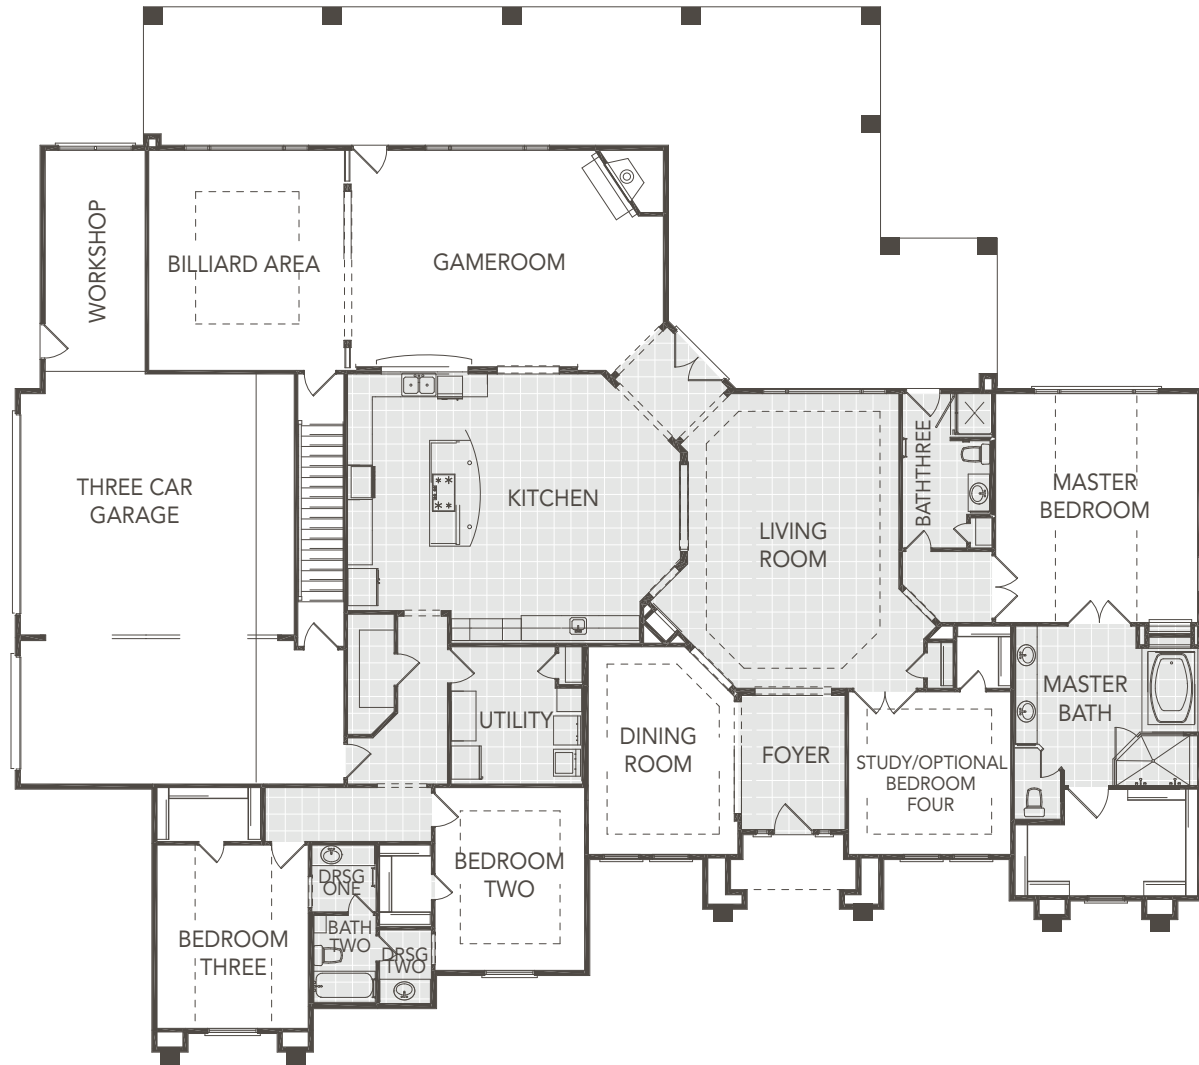

**SIERRA CLASSIC**  
CUSTOM HOMES

**THE DEL RIO**

3954 Square Feet

3 BEDROOMS  
3 BATHS  
FRONT COVERED PORCH  
REAR COVERED PORCH  
3 CAR GARAGES

OPTIONAL FIREPLACE  
AT MASTER BATH

**SIERRACLASSIC.COM**

This brochure is for illustration purposes only. All dimensions are approximate, designs are subject to field variations, and windows and floor plans can vary with elevations. Floor plan and rendering may show optional features. Please consult your sales associate for details.