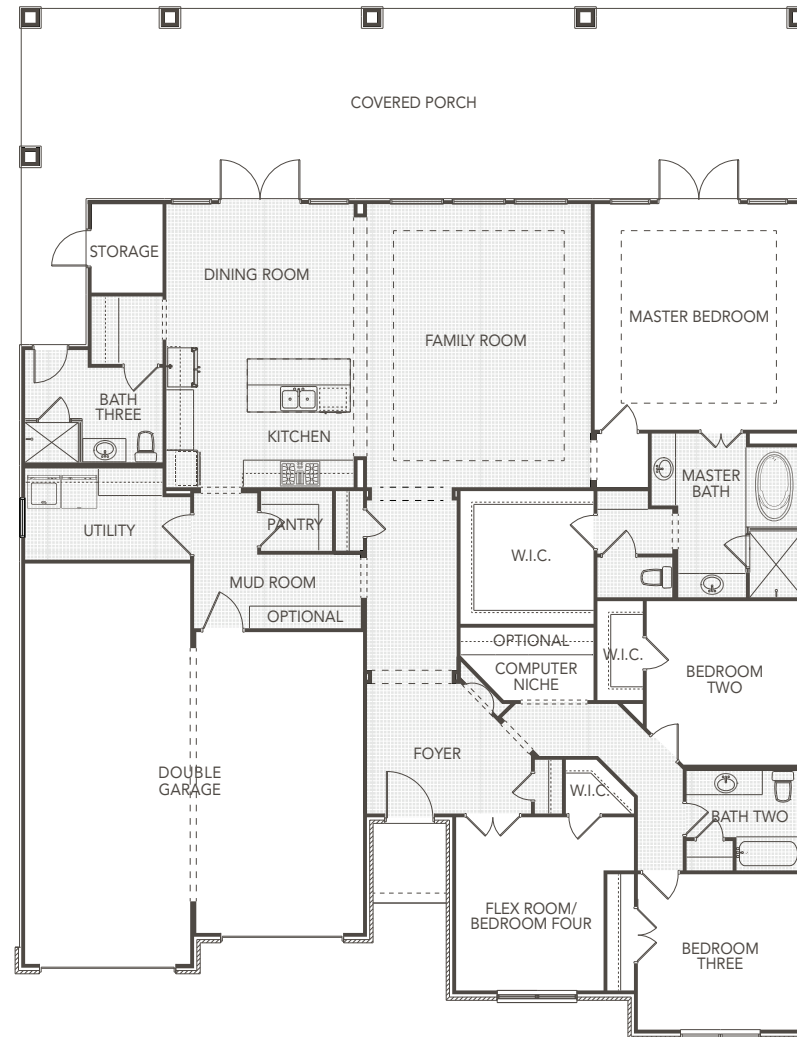

SIERRA CLASSIC
CUSTOM HOMES

THE CONROE

2641 Square Feet

3-4 BEDROOMS
3 BATHS
FRONT COVERED PORCH
REAR COVERED PORCH
2 CAR GARAGES

SIERRACLASSIC.COM

This brochure is for illustration purposes only. All dimensions are approximate, designs are subject to field variations, and windows and floor plans can vary with elevations. Floor plan and rendering may show optional features. Please consult your sales associate for details.