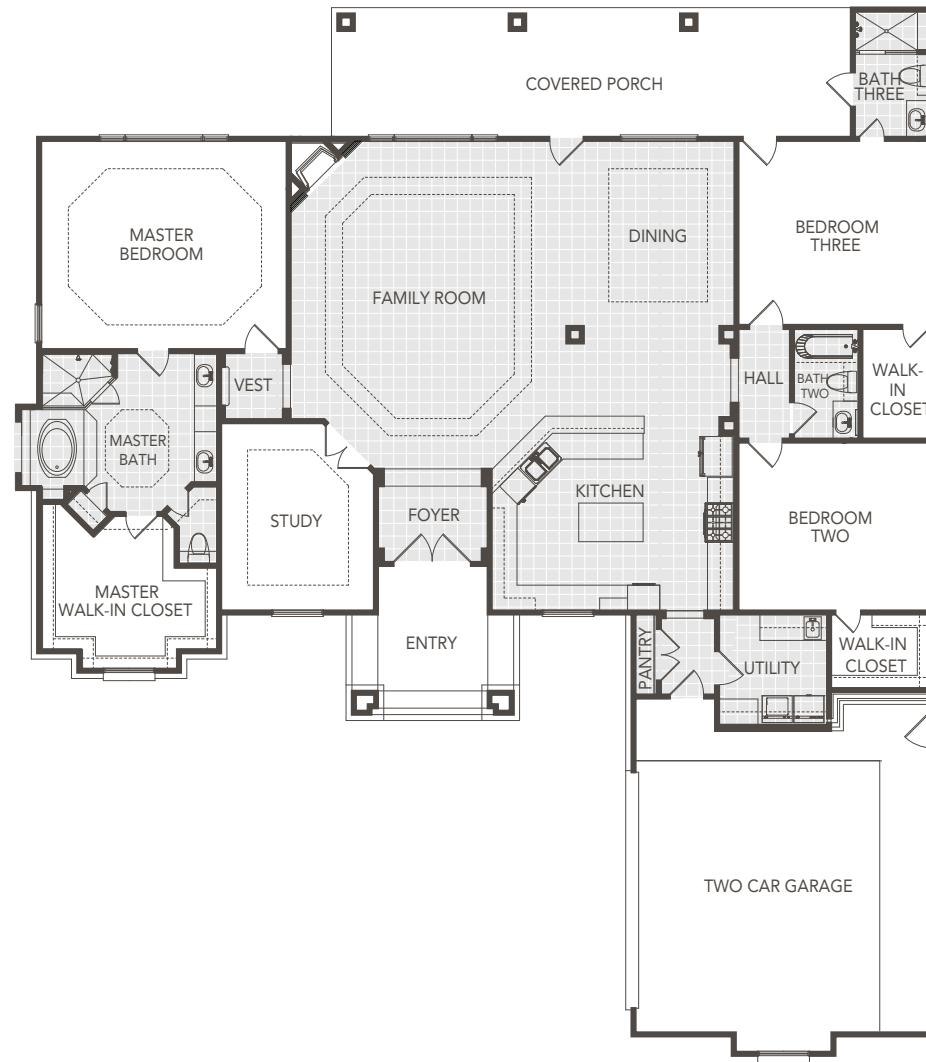

SIERRA CLASSIC
CUSTOM HOMES

THE CIBOLO

2855 Square Feet

3 BEDROOMS
3 BATHS
FRONT COVERED PORCH
REAR COVERED PORCH
2 CAR GARAGE

SIERRACLASSIC.COM

This brochure is for illustration purposes only. All dimensions are approximate, designs are subject to field variations, and windows and floor plans can vary with elevations. Floor plan and rendering may show optional features. Please consult your sales associate for details.