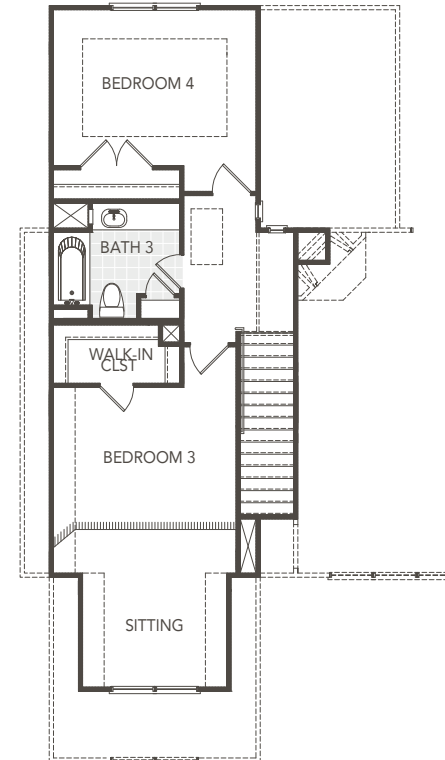

SIERRA CLASSIC
CUSTOM HOMES

THE BRAZOS

SIERRA CLASSIC CUSTOM HOMES

THE BRAZOS

2472 Square Feet

4 BEDROOMS
3 BATHS
FRONT COVERED PORCH
REAR COVERED PORCH

SIERRACLASSIC.COM

This brochure is for illustration purposes only. All dimensions are approximate, designs are subject to field variations, and windows and floor plans can vary with elevations. Floor plan and rendering may show optional features. Please consult your sales associate for details.