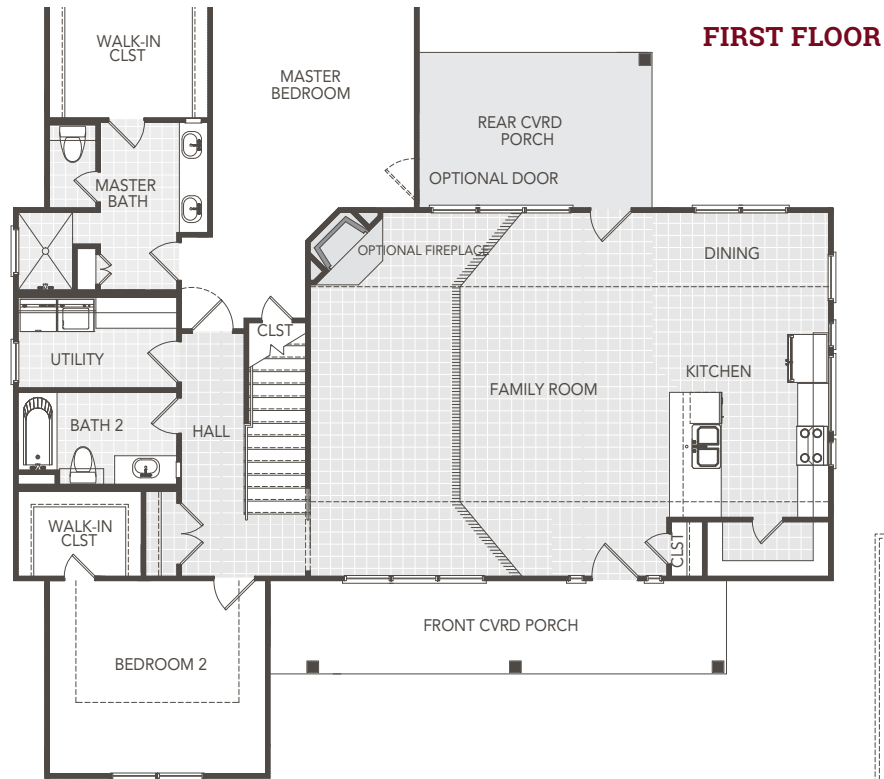

SIERRA CLASSIC
CUSTOM HOMES

THE BRAZOS

SIERRA CLASSIC CUSTOM HOMES

THE BRAZOS

2472 Square Feet

4 BEDROOMS
3 BATHS
FRONT COVERED PORCH
REAR COVERED PORCH

SIERRACLASSIC.COM

This brochure is for illustration purposes only. All dimensions are approximate, designs are subject to field variations, and windows and floor plans can vary with elevations. Floor plan and rendering may show optional features. Please consult your sales associate for details.