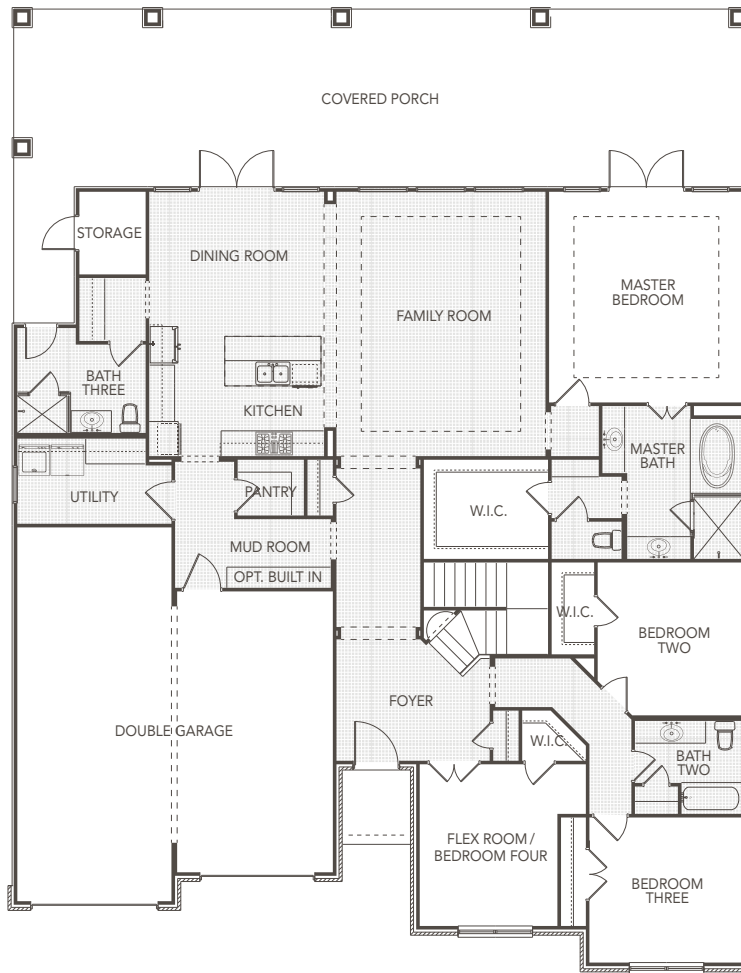

## THE BRADY

3057 Square Feet

3-5 BEDROOMS

4 BATHS

FRONT COVERED PORCH

REAR COVERED PORCH

2 CAR GARAGE

[SIERRACLASSIC.COM](http://SIERRACLASSIC.COM)

This brochure is for illustration purposes only. All dimensions are approximate, designs are subject to field variations, and windows and floor plans can vary with elevations. Floor plan and rendering may show optional features. Please consult your sales associate for details.