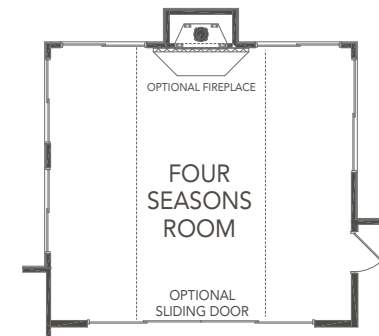

SIERRA CLASSIC
CUSTOM HOMES

THE BOERNE

SIERRA CLASSIC CUSTOM HOMES

THE BOERNE

3047 Square Feet

3 BEDROOMS
3 BATHS
COVERED PATIO
3 CAR GARAGE

OPTIONAL FOUR SEASONS ROOM

SIERRACLASSIC.COM

This brochure is for illustration purposes only. All dimensions are approximate, designs are subject to field variations, and windows and floor plans can vary with elevations. Floor plan and rendering may show optional features. Please consult your sales associate for details.