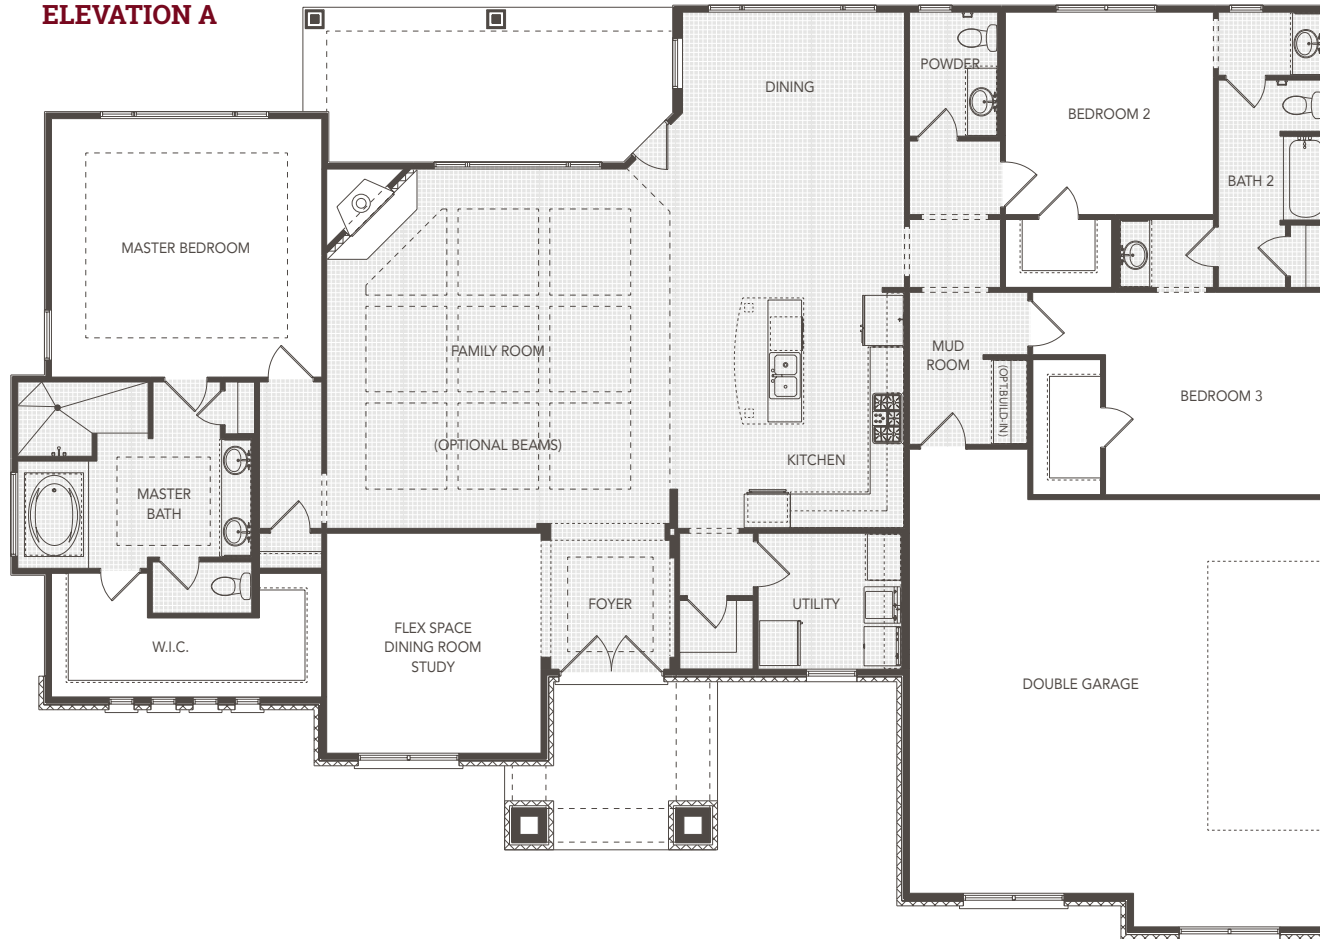

**ELEVATION A**

**ELEVATION B**

## THE BLANCO

2600 Square Feet

3 BEDROOMS  
2 1/2 BATHS  
REAR COVERED PORCH  
2 CAR GARAGE

**ELEVATION A**

**ELEVATION B**

[SIERRACLASSIC.COM](http://SIERRACLASSIC.COM)

This brochure is for illustration purposes only. All dimensions are approximate, designs are subject to field variations, and windows and floor plans can vary with elevations. Floor plan and rendering may show optional features. Please consult your sales associate for details.