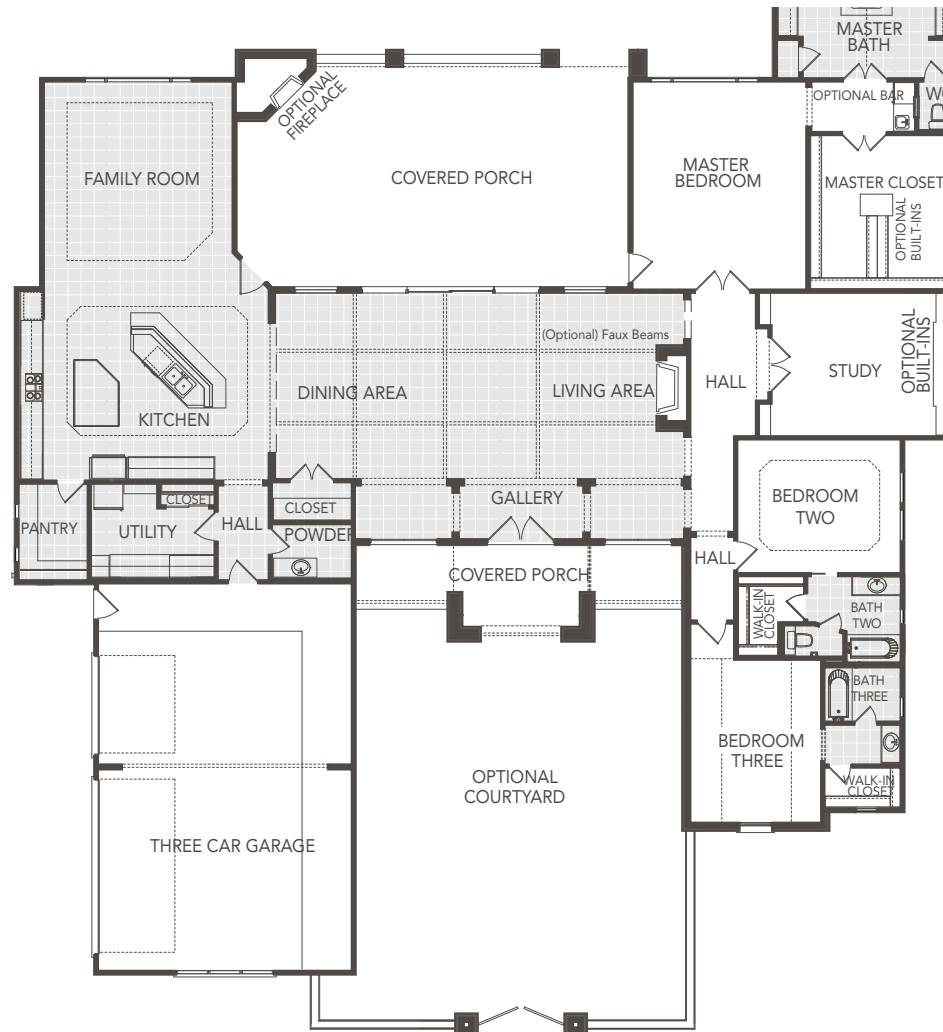

SIERRA CLASSIC CUSTOM HOMES

THE NACOGDOCHES

3883 Square Feet

3 BEDROOMS
3 BATHS
FRONT COVERED PORCH
REAR COVERED PORCH
3 CAR GARAGE

SIERRACLASSIC.COM

This brochure is for illustration purposes only. All dimensions are approximate, designs are subject to field variations, and windows and floor plans can vary with elevations. Floor plan and rendering may show optional features. Please consult your sales associate for details.