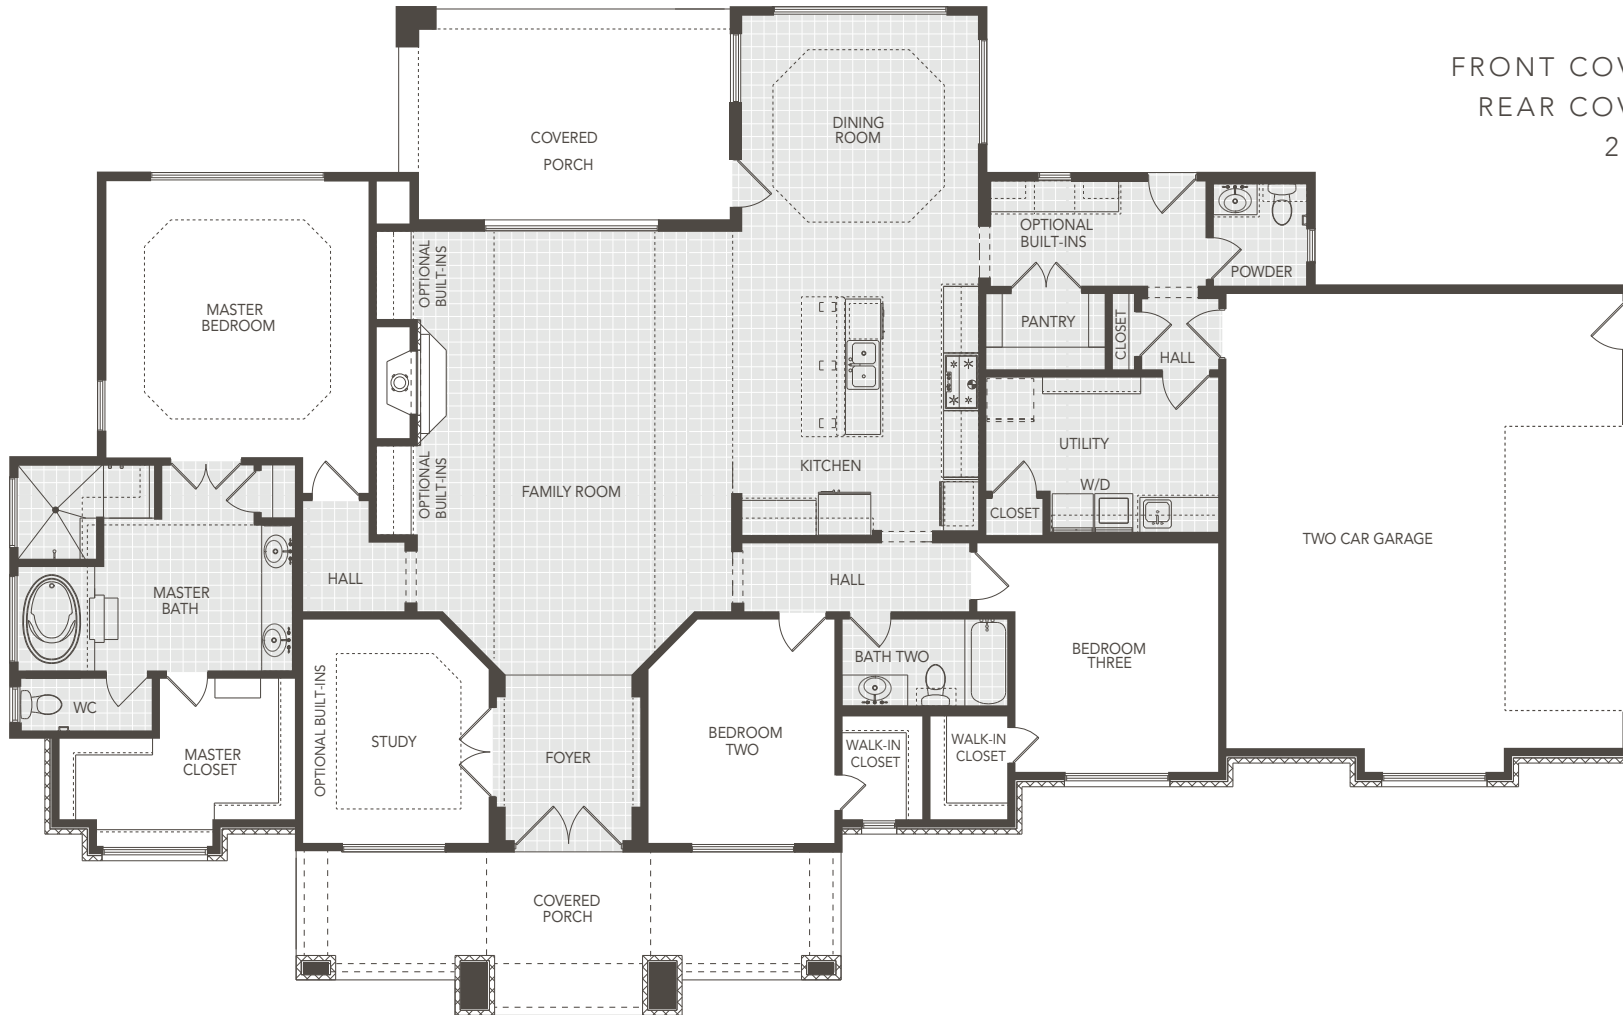

SIERRA CLASSIC
CUSTOM HOMES

THE BURTON

2599 Square Feet

3 BEDROOMS
2.5 BATHS
FRONT COVERED PORCH
REAR COVERED PORCH
2 CAR GARAGE

SIERRACLASSIC.COM

This brochure is for illustration purposes only. All dimensions are approximate, designs are subject to field variations, and windows and floor plans can vary with elevations. Floor plan and rendering may show optional features. Please consult your sales associate for details.