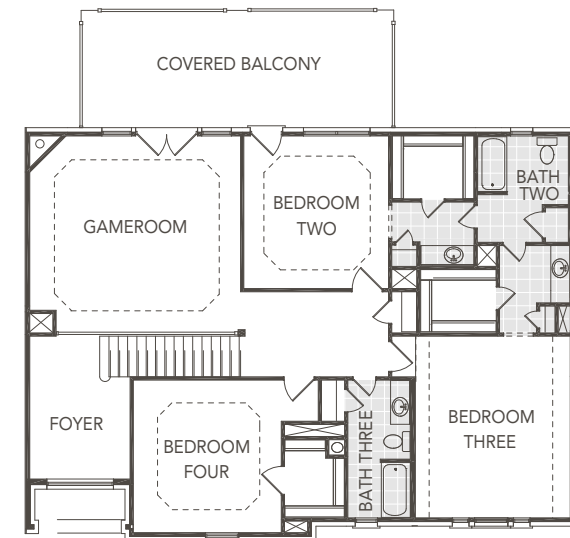

SIERRA CLASSIC
CUSTOM HOMES

THE BEAUMONT

SIERRA CLASSIC CUSTOM HOMES

THE BEAUMONT

4107 Square Feet

4 BEDROOMS

3.5 BATHS

REAR COVERED PORCH

COVERED BALCONY

3 CAR GARAGE

FIRST FLOOR

SECOND FLOOR

SIERRACLASSIC.COM

This brochure is for illustration purposes only. All dimensions are approximate, designs are subject to field variations, and windows and floor plans can vary with elevations. Floor plan and rendering may show optional features. Please consult your sales associate for details.