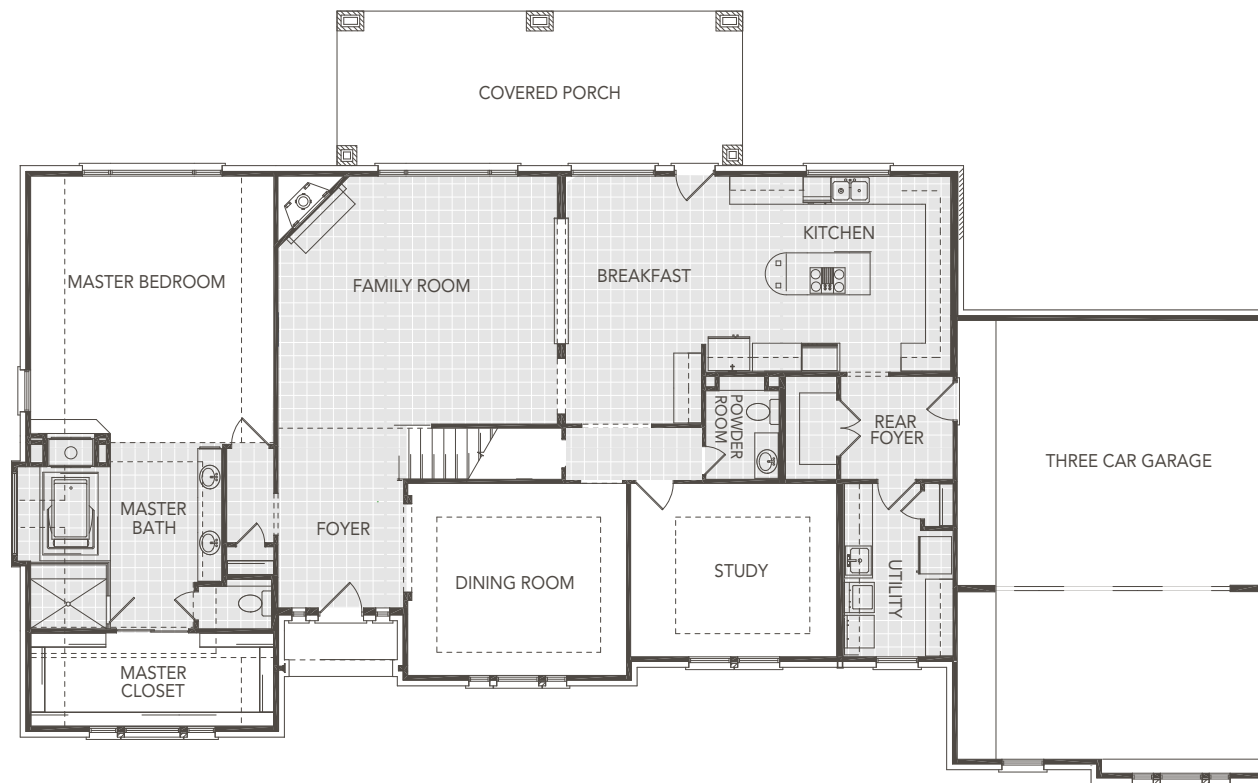

SIERRA CLASSIC
CUSTOM HOMES

THE BEAUMONT

SIERRA CLASSIC CUSTOM HOMES

THE BEAUMONT

4107 Square Feet

4 BEDROOMS

3.5 BATHS

REAR COVERED PORCH

COVERED BALCONY

3 CAR GARAGE

FIRST FLOOR

SECOND FLOOR

SIERRACLASSIC.COM

This brochure is for illustration purposes only. All dimensions are approximate, designs are subject to field variations, and windows and floor plans can vary with elevations. Floor plan and rendering may show optional features. Please consult your sales associate for details.