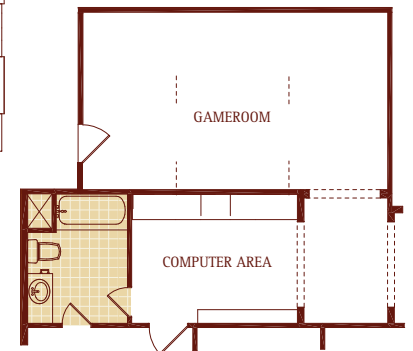

The Wimberley

4272 Square Feet

4 BEDROOMS

3 1/2 BATHS

FRONT COVERED PORCH

REAR COVERED PORCH

SECOND FLOOR BALCONY

3 CAR DETACHED GARAGE

First Floor

Second Floor

Optional Computer Area

THE WIMBERLEY