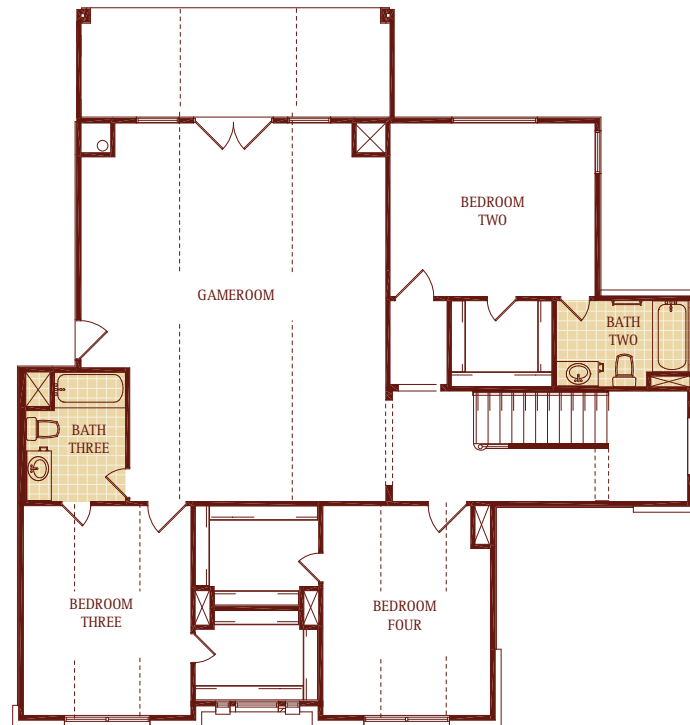

The Wimberley

4272 Square Feet

4 BEDROOMS

3 1/2 BATHS

FRONT COVERED PORCH

REAR COVERED PORCH

SECOND FLOOR BALCONY

3 CAR DETACHED GARAGE

First Floor

Second Floor

Optional Computer Area

THE WIMBERLEY