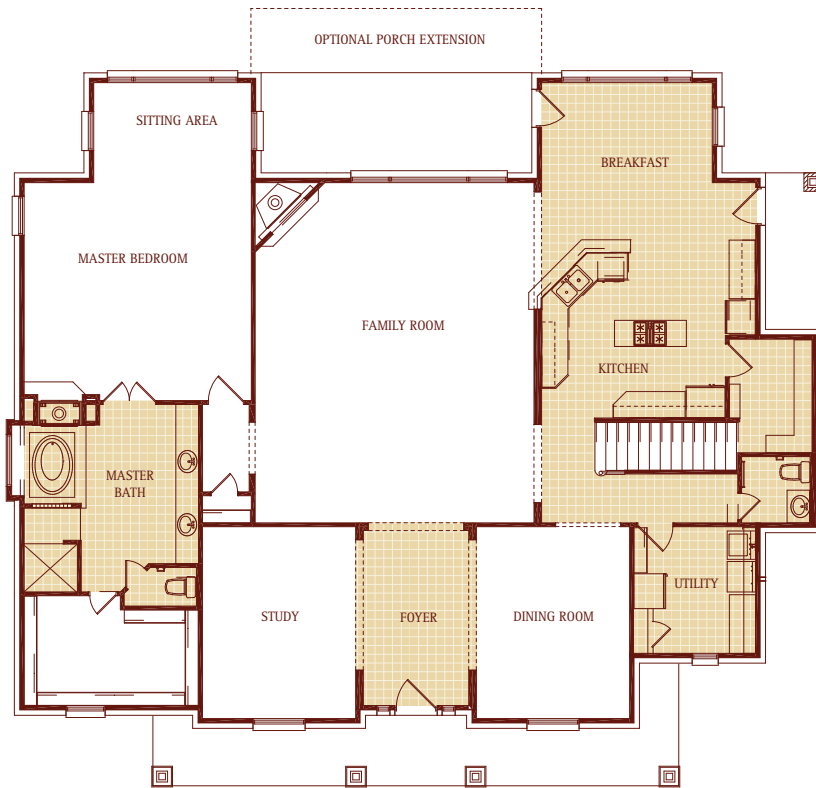

The Wimberley

4272 Square Feet

4 BEDROOMS

3 1/2 BATHS

FRONT COVERED PORCH

REAR COVERED PORCH

SECOND FLOOR BALCONY

3 CAR DETACHED GARAGE

First Floor

Second Floor

Optional Computer Area

THE WIMBERLEY