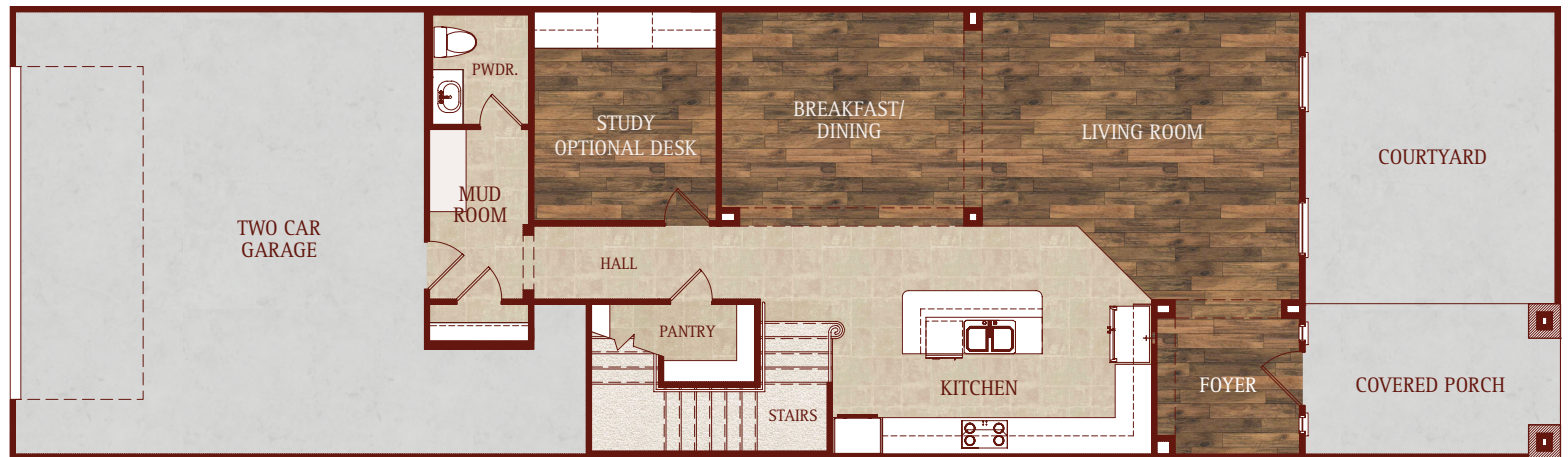

Landa

2847 Square Feet

- 3 BEDROOMS
- 2.5 BATHS
- COVERED PORCH
- BALCONY
- 2 CAR GARAGE
- COURTYARD

Second Floor

First Floor