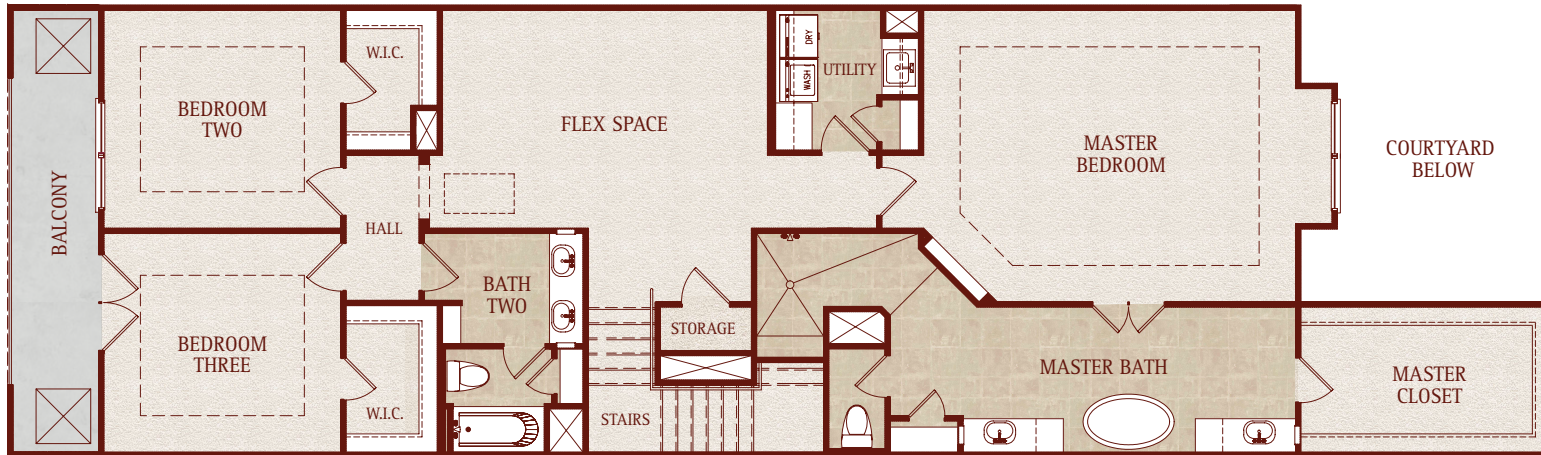

Landa

2847 Square Feet

- 3 BEDROOMS
- 2.5 BATHS
- COVERED PORCH
- BALCONY
- 2 CAR GARAGE
- COURTYARD

Second Floor

First Floor